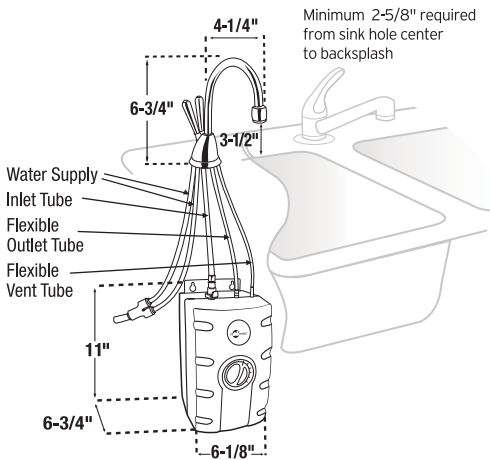

The Next Necessity™

Dimensions

Instant Hot Water Dispensers

TranScape™ HC-View-SS

Graceful, clean, transitional design dispenses instant near-boiling 200°F and cool water

Submittal Sheet

- **Hot & Cool** - Dispenses near-boiling 200°F and cool drinking water
- Durable all metal construction
- 35% more near-boiling water from larger 2/3-gallon stainless steel tank
- Easy to adjust temperature control
- Tool-free tank connections and dry start protection to ease installation
- Provides 60 cups/hr of near-boiling water
- Fits countertops up to 3" thick
- 3-Year We Come To You™ In-Home Service Warranty*
- 120 volts, 750 watts, 6.25 amps
- **Available in chrome and satin nickel**

Sample Specification

Instant hot water dispenser(s) shall be InSinkErator Model HC-View-SS with 2/3-gallon stainless steel tank, adjustable temperature from 150°F to 210°F and instant, self-closing hot valve.

Warranty:
3-year parts and in-home service.

* The complete InSinkErator warranty is included in the Care & Use booklet packed with each unit.

US Pat. D532,497 (tank enclosure)

Specifications

Capacity	2/3-gallon stainless steel tank dispenses 60 cups of 200°F water per hour
Electrical	120 volts A.C., 750 watts, 6.25 amp heating element with grounded three (3) prong plug
Thermostat	Snap-action, adjustable from 150°F to 210°F (factory pre-set at 200°F)
Insulation	Meets U.L. 94HF-1 flammability specification
Hot Valve	Instant, self-closing
Cold Valve	Instant, self-closing
Recommended Supply Pressure	30-125 psi
Shipping Weight	Approximately 8.5 lbs.
Required Hole Diameter	1-1/2" standard sink hole