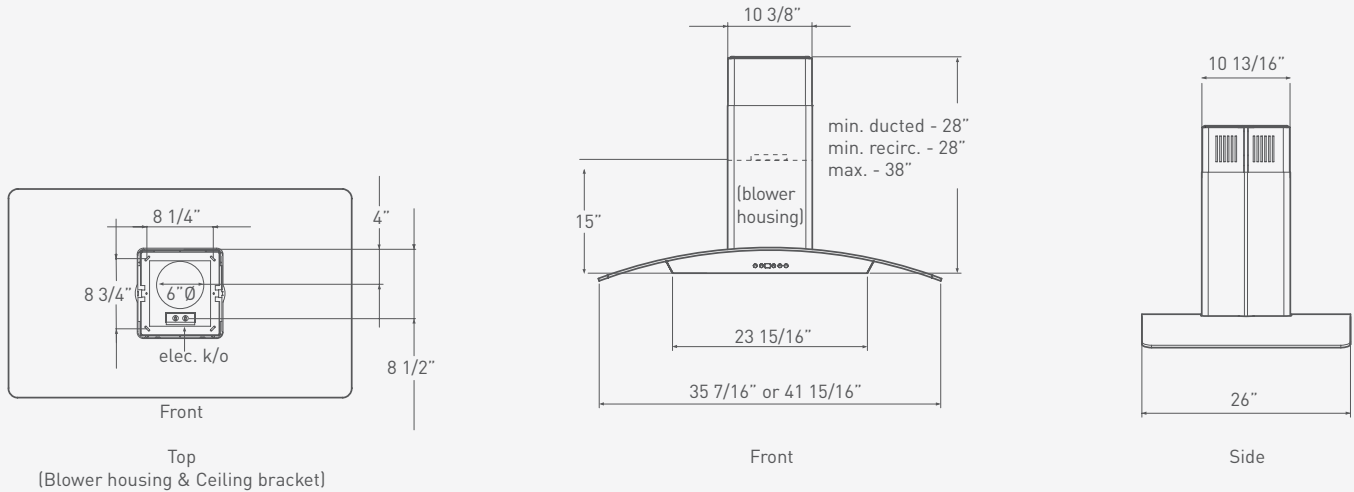

MILANO G ISLAND
MILANO S ISLAND

A wing-like arch—available in stainless steel or glass—is the defining mark of these airy, Deco-inspired hoods. The stainless steel option provides a durable, minimalist touch, while the glass canopy option lets natural light sift to the work surface below. Either way, expect uncompromising style and engineering—like an innovative quick-lock mounting system that ensures one of the easiest island hood installations on the market. And an optional recirculating kit that makes ductless installations a snap.

ESSENTIALS

MILANO GLASS CANOPY AND STAINLESS STEEL CANOPY

ISLAND	MODEL	ZML-M90AG / ZML-M90AS	ZML-E42AG / ZML-E42AS
	SIZE	36"	42"
NET WIDTH	35 7/16"	41 15/16"	
PERFORMANCE Internal Blower	715 CFM, 6 Sones Max.	715 CFM, 6 Sones Max.	
COLOR Stainless Steel	SS w/ Glass Canopy, SS	SS w/ Glass Canopy, SS	
FEATURES Controls Speed Levels Auto Delay-Off Lighting Dual-Level Lighting Filters Recirculating Duct Cover Extension	Electronic Touch 6 Yes Halogen, 50W x 2 Yes Metal Mesh x 2 Yes Yes, Up to 12' Ceiling	Electronic Touch 6 Yes Halogen, 50W x 2 Yes Metal Mesh x 2 Yes Yes, Up to 12' Ceiling	
DUCT SPECIFICATIONS Internal Blower - Vertical Internal Blower - Horizontal	6" NA	6" NA	
AC INPUT	120V - 60Hz	120V - 60Hz	
AC POWER	Max. 400W, 3.3 Amps	Max. 400W, 3.3 Amps	
OPTIONAL ACCESSORIES Recirculating Kit Duct Cover Extension Kit	ZRC-0190 Z1C-02ML	ZRC-0190 Z1C-02ML	
Mounting Heights (Ducted)	Min. ceiling height 7'8". Hood mounted 28" above cooking surface; 64" from floor.	Max. ceiling height 9'2". Hood mounted 36" above cooking surface; 72" from floor.	
Mounting Heights (Recirculating)	Min. ceiling height 7'8". Hood mounted 28" above cooking surface; 64" from floor.	Max. ceiling height 9'2". Hood mounted 36" above cooking surface; 72" from floor.	