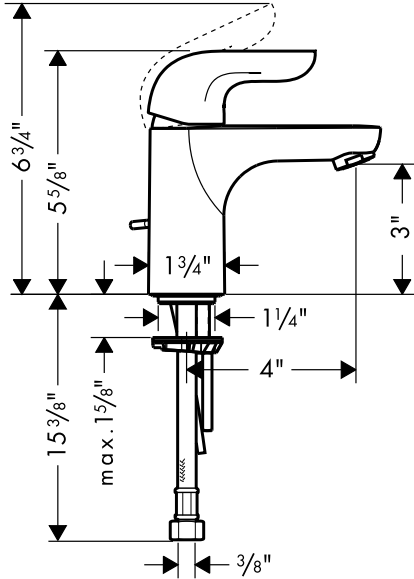

Allegro E Single Control Lavatory Faucet

04180XX0

ECO
RIGHT

Product Features

- Single hole installation
- Single control with ceramic cartridge
- Flexible supply hoses
- Includes pop-up drain
- 1.5 gpm max.

The measurements shown are for reference only.

Products and specifications shown are subject to change without notice.

Specification sheet revised 7/2009

hansgrohe