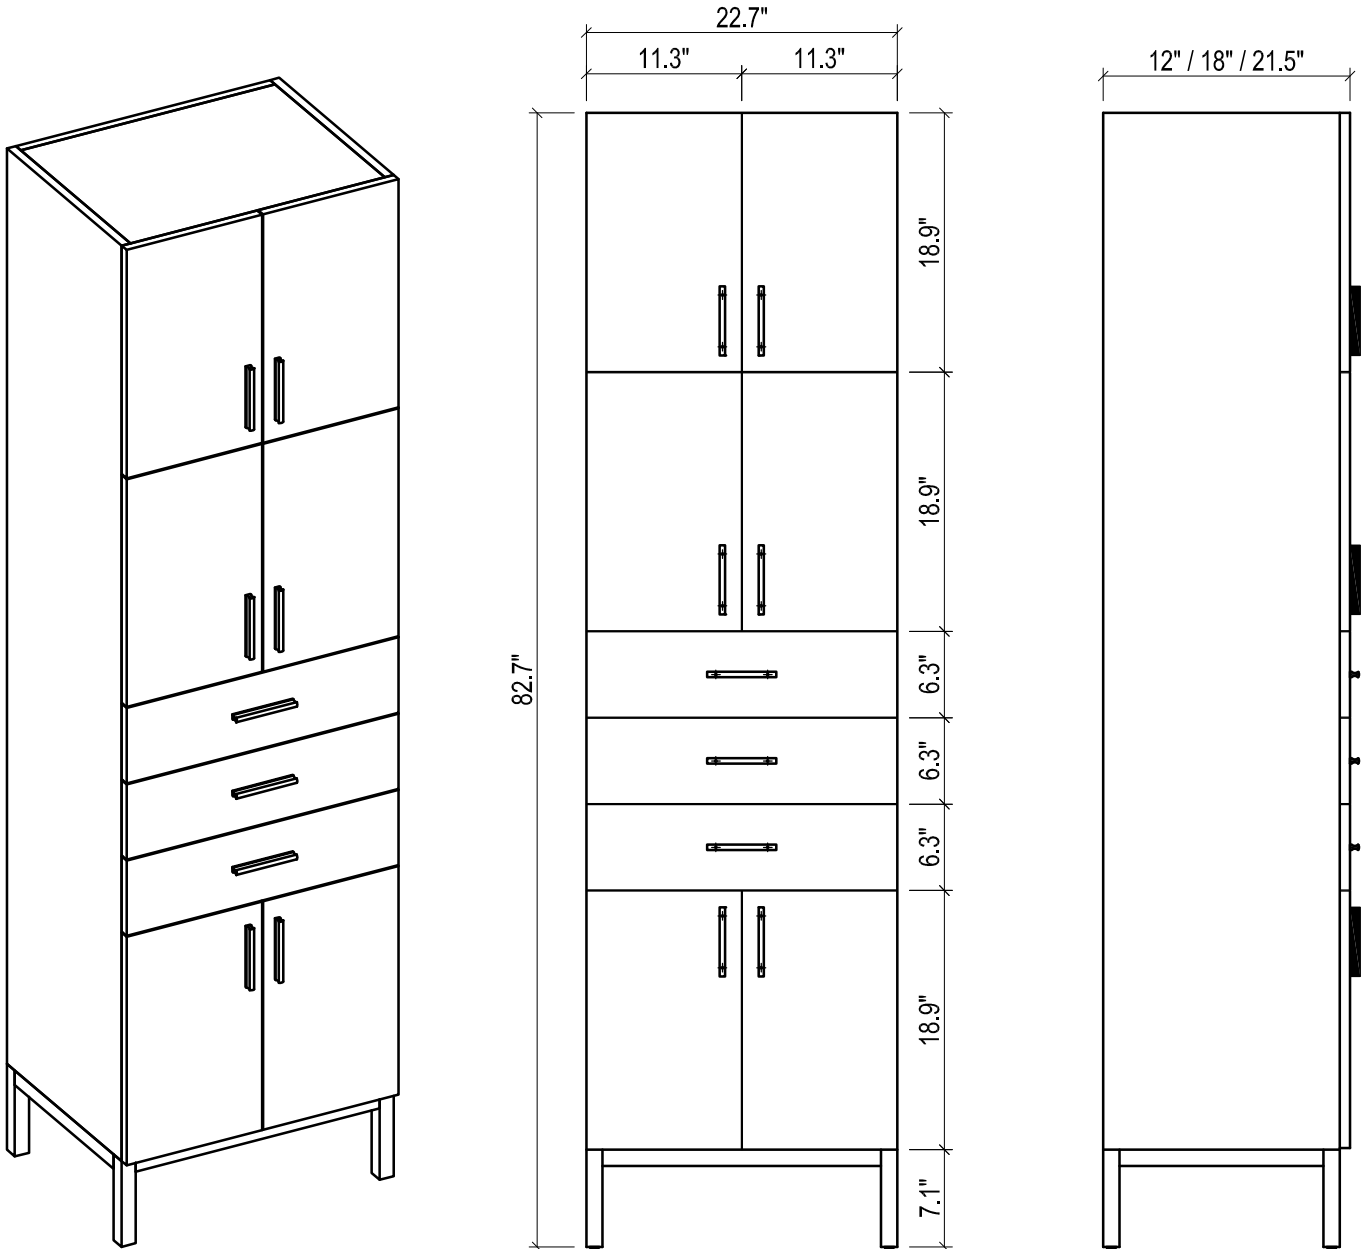

## DAYTONA TALL CABINET

- Quality metal BLUM (or BLUM equivalent) soft-closing hinges and/or drawer hardware are included.
- WALL HUNG option is also available for this model.

FRONT VIEW

SIDE VIEW

## ***Important Notes***

1. Cabinet can be made in 4 standard depths as listed below.  
Purchase order must clearly specify which depth you are ordering.  
Example: **DC18-23WMP** for **KIRA**
  - 1.1- **Full depth 21 ½"** - to match vanities for STONE countertops
  - 1.2 - **KIRA** depth - to match vanities made for KIRA ceramic sink
  - 1.3 - **TRIBECA** depth - to match vanities made for TRIBECA ceramic sink
  - 1.4 - **MILANO** depth - to match vanities made for MILANO ceramic sink
2. We can also make the curio in 'CUSTOM' depths at a 10% upcharge. Please specify overall depth (including doors).
3. 'Blum' (or 'Blum' equivalent) drawer hardware is included in above 4 standard depths (which are over 18" deep).
4. Drawers for curio cabinets 18" deep or less, are made with white melamine box. List price will be reduced by \$ 100 per drawer. Please specify clearly on your PO#.
5. Single door cabinets - are made standard with doors 'Hinged Right'. If you need Left Hinged', please specify clearly on your PO#.
6. There is an adjustable shelf behind each door.
7. We will not accept cancellation due to non-matching depths between vanity and curio.