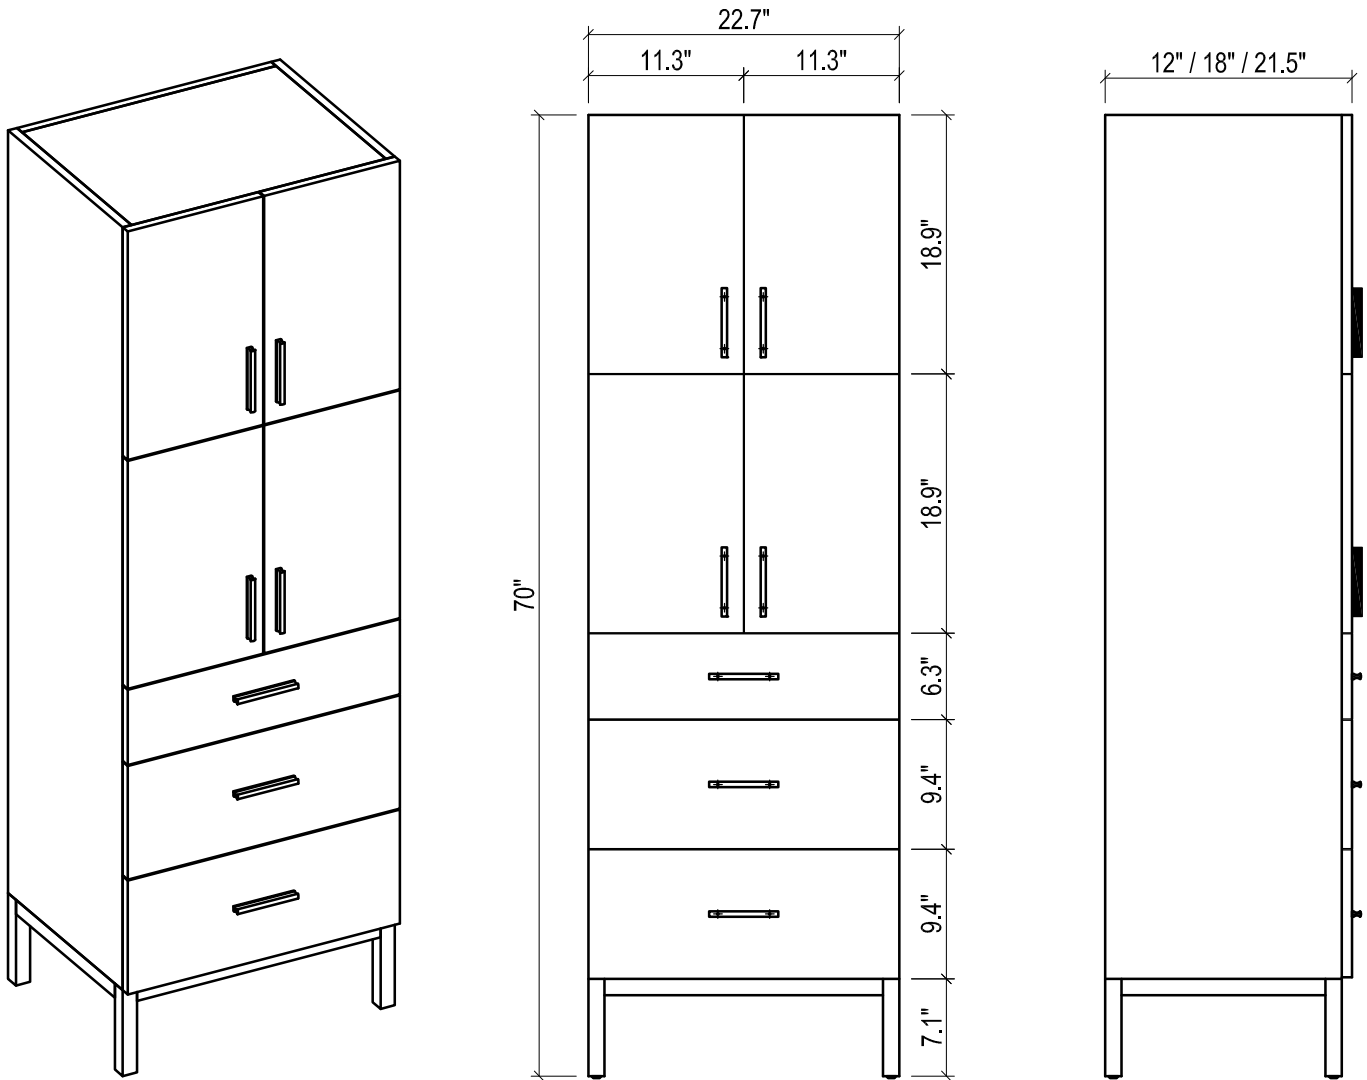

## DAYTONA TALL CABINET

- Quality metal BLUM (or BLUM equivalent) soft-closing hinges and/or drawer hardware are included.
- WALL HUNG option is also available for this model.

FRONT VIEW

SIDE VIEW

## ***Important Notes***

1. Cabinet can be made in 4 standard depths as listed below.  
Purchase order must clearly specify which depth you are ordering.  
Example: **DC18-23WMP** for **KIRA**
  - 1.1- **Full depth 21 ½"** - to match vanities for STONE countertops
  - 1.2 - **KIRA** depth - to match vanities made for KIRA ceramic sink
  - 1.3 - **TRIBECA** depth - to match vanities made for TRIBECA ceramic sink
  - 1.4 - **MILANO** depth - to match vanities made for MILANO ceramic sink
2. We can also make the curio in 'CUSTOM' depths at a 10% upcharge. Please specify overall depth (including doors).
3. 'Blum' (or 'Blum' equivalent) drawer hardware is included in above 4 standard depths (which are over 18" deep).
4. Drawers for curio cabinets 18" deep or less, are made with white melamine box. List price will be reduced by \$ 100 per drawer. Please specify clearly on your PO#.
5. Single door cabinets - are made standard with doors 'Hinged Right'. If you need Left Hinged', please specify clearly on your PO#.
6. There is an adjustable shelf behind each door.
7. We will not accept cancellation due to non-matching depths between vanity and curio.