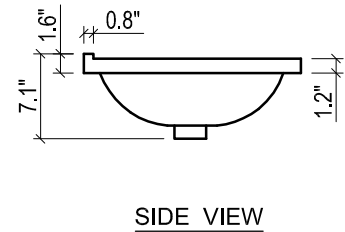

DAYTONA FOR KIRA

- WALL HUNG option is also available for this model.
Vanity height without legs is 23.7".
- Quality metal BLUM (or BLUM equivalent) soft-closing hinges and/or drawer hardware are included.
- Drawers can be placed on Right or Left sides.

KIRA CERAMIC SINK

(available in 1 hole or 8" faucet drills)

DAYTONA FOR MILANO

- WALL HUNG option is also available for this model.
Vanity height without legs is 23.7".
- Quality metal BLUM (or BLUM equivalent) soft-closing hinges and/or drawer hardware are included.
- Drawers can be placed on Right or Left sides.

MILANO CERAMIC SINK

DAYTONA FOR VENICE

- WALL HUNG option is also available for this model.
Vanity height without legs is 23.7".
- Quality metal BLUM (or BLUM equivalent) soft-closing hinges and/or drawer hardware are included.
- Drawers can be placed on Right or Left sides.