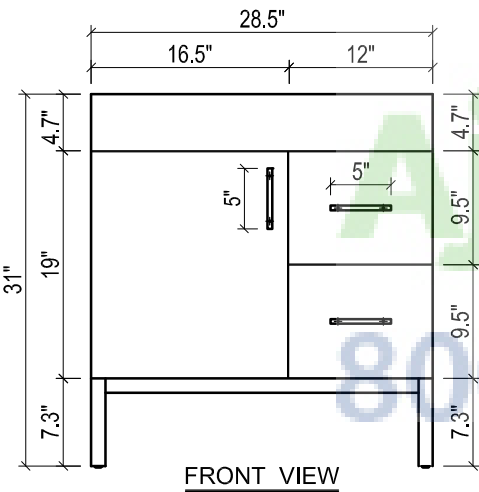

DAYTONA FOR KIRA

- WALL HUNG option is also available for this model.
Vanity height without legs is 23.7".
- Quality metal BLUM (or BLUM equivalent) soft-closing hinges and/or drawer hardware are included.
- Drawers can be placed on Right or Left sides.

KIRA CERAMIC SINK

(available in 1 hole or 8" faucet drills)

DAYTONA FOR MILANO

- WALL HUNG option is also available for this model.
Vanity height without legs is 23.7".
- Quality metal BLUM (or BLUM equivalent) soft-closing hinges and/or drawer hardware are included.
- Drawers can be placed on Right or Left sides.

MILANO CERAMIC SINK

DAYTONA FOR VENICE

- WALL HUNG option is also available for this model.
Vanity height without legs is 23.7".
- Quality metal BLUM (or BLUM equivalent) soft-closing hinges and/or drawer hardware are included.
- Drawers can be placed on Right or Left sides.