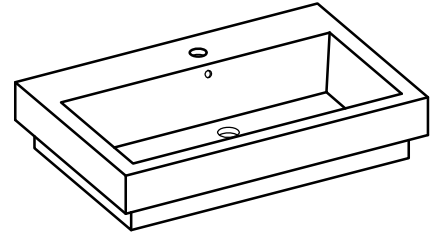

DAYTONA FOR KIRA

- WALL HUNG option is also available for this model.
Vanity height without legs is 23.7".
- Quality metal BLUM (or BLUM equivalent) soft-closing hinges and/or drawer hardware are included.
- Drawers can be placed on Right or Left sides.

KIRA CERAMIC SINK

(available in 1 hole or 8" faucet drills)

DAYTONA FOR MILANO

- WALL HUNG option is also available for this model.
Vanity height without legs is 23.7".
- Quality metal BLUM (or BLUM equivalent) soft-closing hinges and/or drawer hardware are included.
- Drawers can be placed on Right or Left sides.

MILANO CERAMIC SINK

DAYTONA FOR VENICE

- WALL HUNG option is also available for this model.
Vanity height without legs is 23.7".
- Quality metal BLUM (or BLUM equivalent) soft-closing hinges and/or drawer hardware are included.
- Drawers can be placed on Right or Left sides.