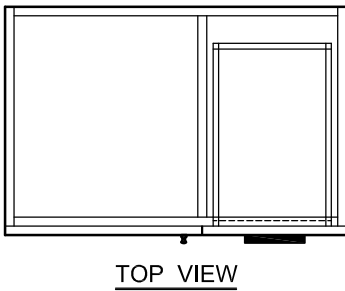

DAYTONA FOR KIRA

- WALL HUNG option is also available for this model.
Vanity height without legs is 23.7".
- Quality metal BLUM (or BLUM equivalent) soft-closing hinges and/or drawer hardware are included.
- Drawers can be placed on Right or Left sides.

KIRA CERAMIC SINK

(available in 1 hole or 8" faucet drills)

DAYTONA FOR MILANO

- WALL HUNG option is also available for this model.
Vanity height without legs is 23.7".
- Quality metal BLUM (or BLUM equivalent) soft-closing hinges and/or drawer hardware are included.
- Drawers can be placed on Right or Left sides.

MILANO CERAMIC SINK

DAYTONA FOR VENICE

- WALL HUNG option is also available for this model.
Vanity height without legs is 23.7".
- Quality metal BLUM (or BLUM equivalent) soft-closing hinges and/or drawer hardware are included.
- Drawers can be placed on Right or Left sides.