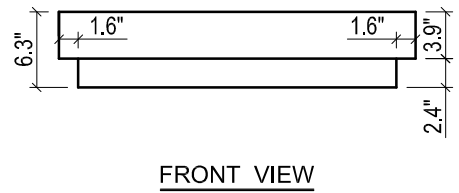

DAYTONA FOR KIRA

- WALL HUNG option is also available for this model.
Vanity height without legs is 23.7".
- Quality metal BLUM (or BLUM equivalent) soft-closing hinges and/or drawer hardware are included.
- Drawers can be placed on Right or Left sides.

KIRA CERAMIC SINK

(available in 1 hole or 8" faucet drills)

DAYTONA FOR MILANO

- WALL HUNG option is also available for this model.
Vanity height without legs is 23.7".
- Quality metal BLUM (or BLUM equivalent) soft-closing hinges and/or drawer hardware are included.
- Drawers can be placed on Right or Left sides.

MILANO CERAMIC SINK

DAYTONA FOR VENICE

- WALL HUNG option is also available for this model.
Vanity height without legs is 23.7".
- Quality metal BLUM (or BLUM equivalent) soft-closing hinges and/or drawer hardware are included.
- Drawers can be placed on Right or Left sides.