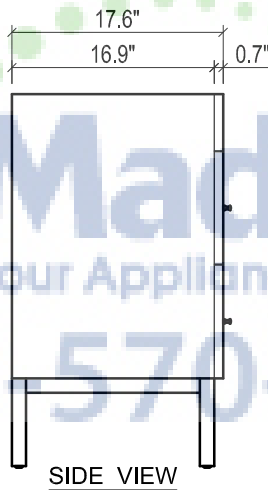

DAYTONA FOR KIRA

- WALL HUNG option is also available for this model.
Vanity height without legs is 23.7".
- Quality metal BLUM (or BLUM equivalent) soft-closing hinges and/or drawer hardware are included.
- Drawers can be placed on Right or Left sides.

KIRA CERAMIC SINK

(available in 1 hole or 8" faucet drills)

DAYTONA FOR MILANO

- WALL HUNG option is also available for this model.
Vanity height without legs is 23.7".
- Quality metal BLUM (or BLUM equivalent) soft-closing hinges and/or drawer hardware are included.
- Drawers can be placed on Right or Left sides.

MILANO CERAMIC SINK

DAYTONA FOR VENICE

- WALL HUNG option is also available for this model.
Vanity height without legs is 23.7".
- Quality metal BLUM (or BLUM equivalent) soft-closing hinges and/or drawer hardware are included.
- Drawers can be placed on Right or Left sides.