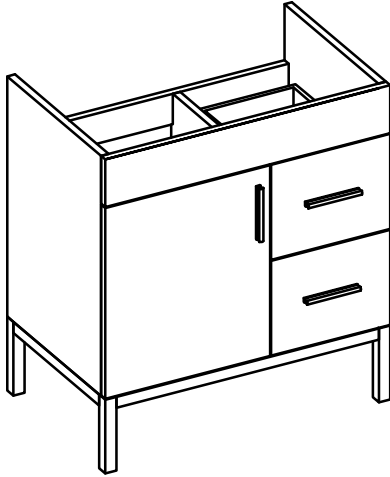

DAYTONA FOR KIRA

- WALL HUNG option is also available for this model.
Vanity height without legs is 23.7".
- Quality metal BLUM (or BLUM equivalent) soft-closing hinges and/or drawer hardware are included.
- Drawers can be placed on Right or Left sides.

KIRA CERAMIC SINK

(available in 1 hole or 8" faucet drills)

DAYTONA FOR MILANO

- WALL HUNG option is also available for this model.
Vanity height without legs is 23.7".
- Quality metal BLUM (or BLUM equivalent) soft-closing hinges and/or drawer hardware are included.
- Drawers can be placed on Right or Left sides.

MILANO CERAMIC SINK

DAYTONA FOR VENICE

- WALL HUNG option is also available for this model.
Vanity height without legs is 23.7".
- Quality metal BLUM (or BLUM equivalent) soft-closing hinges and/or drawer hardware are included.
- Drawers can be placed on Right or Left sides.