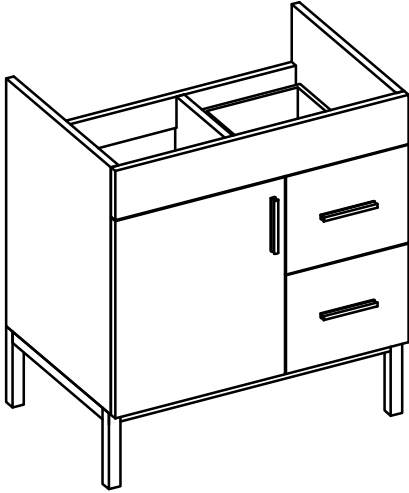

DAYTONA FOR KIRA

- WALL HUNG option is also available for this model.
Vanity height without legs is 23.7".
- Quality metal BLUM (or BLUM equivalent) soft-closing hinges and/or drawer hardware are included.
- Drawers can be placed on Right or Left sides.

KIRA CERAMIC SINK

(available in 1 hole or 8" faucet drills)

DAYTONA FOR MILANO

- WALL HUNG option is also available for this model.
Vanity height without legs is 23.7".
- Quality metal BLUM (or BLUM equivalent) soft-closing hinges and/or drawer hardware are included.
- Drawers can be placed on Right or Left sides.

MILANO CERAMIC SINK

DAYTONA FOR VENICE

- WALL HUNG option is also available for this model.
Vanity height without legs is 23.7".
- Quality metal BLUM (or BLUM equivalent) soft-closing hinges and/or drawer hardware are included.
- Drawers can be placed on Right or Left sides.