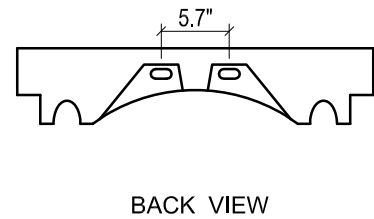

DAYTONA FOR KIRA

- WALL HUNG option is also available for this model.
Vanity height without legs is 23.7".
- Quality metal BLUM (or BLUM equivalent) soft-closing hinges and/or drawer hardware are included.
- Drawers can be placed on Right or Left sides.

KIRA CERAMIC SINK

(available in 1 hole or 8" faucet drills)

DAYTONA FOR MILANO

- WALL HUNG option is also available for this model.
Vanity height without legs is 23.7".
- Quality metal BLUM (or BLUM equivalent) soft-closing hinges and/or drawer hardware are included.
- Drawers can be placed on Right or Left sides.

MILANO CERAMIC SINK

DAYTONA FOR VENICE

- WALL HUNG option is also available for this model.
Vanity height without legs is 23.7".
- Quality metal BLUM (or BLUM equivalent) soft-closing hinges and/or drawer hardware are included.
- Drawers can be placed on Right or Left sides.