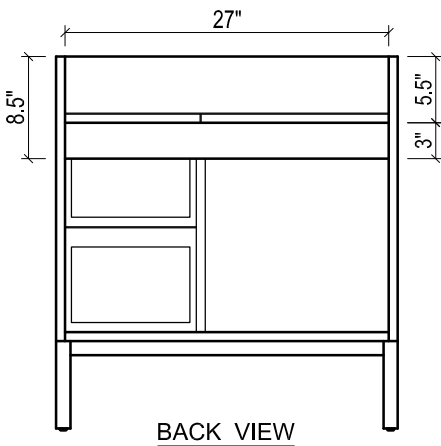

DAYTONA FOR KIRA

- WALL HUNG option is also available for this model.
Vanity height without legs is 23.7".
- Quality metal BLUM (or BLUM equivalent) soft-closing hinges and/or drawer hardware are included.
- Drawers can be placed on Right or Left sides.

KIRA CERAMIC SINK

(available in 1 hole or 8" faucet drills)

DAYTONA FOR MILANO

- WALL HUNG option is also available for this model.
Vanity height without legs is 23.7".
- Quality metal BLUM (or BLUM equivalent) soft-closing hinges and/or drawer hardware are included.
- Drawers can be placed on Right or Left sides.

MILANO CERAMIC SINK

DAYTONA FOR VENICE

- WALL HUNG option is also available for this model.
Vanity height without legs is 23.7".
- Quality metal BLUM (or BLUM equivalent) soft-closing hinges and/or drawer hardware are included.
- Drawers can be placed on Right or Left sides.