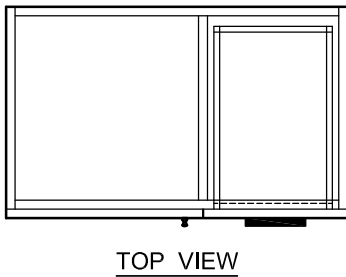

DAYTONA FOR KIRA

- WALL HUNG option is also available for this model.
Vanity height without legs is 23.7".
- Quality metal BLUM (or BLUM equivalent) soft-closing hinges and/or drawer hardware are included.
- Drawers can be placed on Right or Left sides.

KIRA CERAMIC SINK

(available in 1 hole or 8" faucet drills)

DAYTONA FOR MILANO

- WALL HUNG option is also available for this model.
Vanity height without legs is 23.7".
- Quality metal BLUM (or BLUM equivalent) soft-closing hinges and/or drawer hardware are included.
- Drawers can be placed on Right or Left sides.

MILANO CERAMIC SINK

DAYTONA FOR VENICE

- WALL HUNG option is also available for this model.
Vanity height without legs is 23.7".
- Quality metal BLUM (or BLUM equivalent) soft-closing hinges and/or drawer hardware are included.
- Drawers can be placed on Right or Left sides.