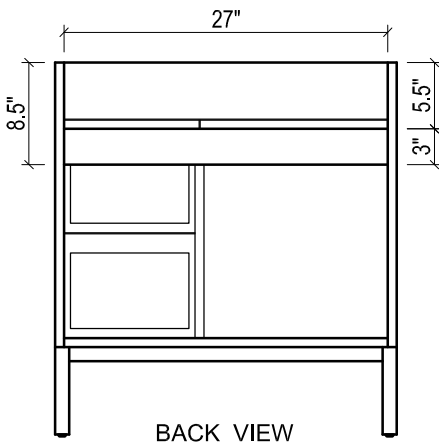

DAYTONA FOR KIRA

- WALL HUNG option is also available for this model.
Vanity height without legs is 23.7".
- Quality metal BLUM (or BLUM equivalent) soft-closing hinges and/or drawer hardware are included.
- Drawers can be placed on Right or Left sides.

KIRA CERAMIC SINK

(available in 1 hole or 8" faucet drills)

DAYTONA FOR MILANO

- WALL HUNG option is also available for this model.
Vanity height without legs is 23.7".
- Quality metal BLUM (or BLUM equivalent) soft-closing hinges and/or drawer hardware are included.
- Drawers can be placed on Right or Left sides.

MILANO CERAMIC SINK

DAYTONA FOR VENICE

- WALL HUNG option is also available for this model.
Vanity height without legs is 23.7".
- Quality metal BLUM (or BLUM equivalent) soft-closing hinges and/or drawer hardware are included.
- Drawers can be placed on Right or Left sides.