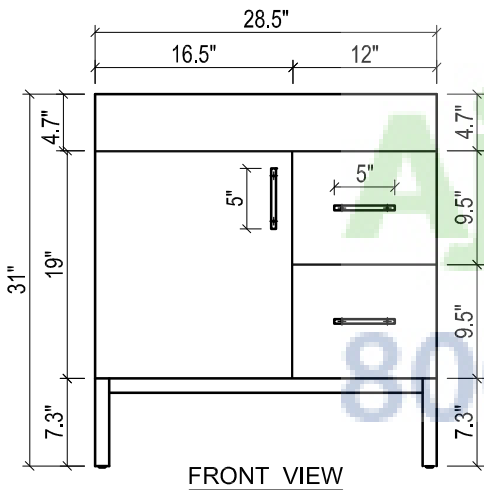

DAYTONA FOR KIRA

- WALL HUNG option is also available for this model.
Vanity height without legs is 23.7".
- Quality metal BLUM (or BLUM equivalent) soft-closing hinges and/or drawer hardware are included.
- Drawers can be placed on Right or Left sides.

KIRA CERAMIC SINK

(available in 1 hole or 8" faucet drills)

DAYTONA FOR MILANO

- WALL HUNG option is also available for this model.
Vanity height without legs is 23.7".
- Quality metal BLUM (or BLUM equivalent) soft-closing hinges and/or drawer hardware are included.
- Drawers can be placed on Right or Left sides.

MILANO CERAMIC SINK

DAYTONA FOR VENICE

- WALL HUNG option is also available for this model.
Vanity height without legs is 23.7".
- Quality metal BLUM (or BLUM equivalent) soft-closing hinges and/or drawer hardware are included.
- Drawers can be placed on Right or Left sides.