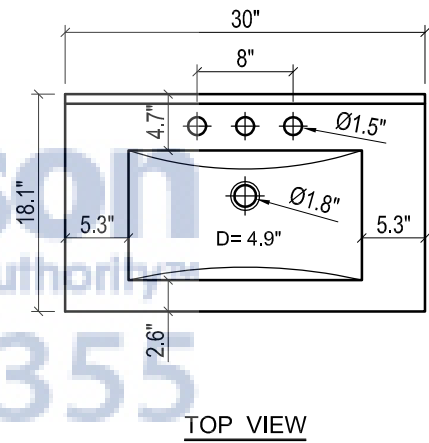

DAYTONA FOR KIRA

- WALL HUNG option is also available for this model.
Vanity height without legs is 23.7".
- Quality metal BLUM (or BLUM equivalent) soft-closing hinges and/or drawer hardware are included.
- Drawers can be placed on Right or Left sides.

KIRA CERAMIC SINK

(available in 1 hole or 8" faucet drills)

DAYTONA FOR MILANO

- WALL HUNG option is also available for this model.
Vanity height without legs is 23.7".
- Quality metal BLUM (or BLUM equivalent) soft-closing hinges and/or drawer hardware are included.
- Drawers can be placed on Right or Left sides.

MILANO CERAMIC SINK

DAYTONA FOR VENICE

- WALL HUNG option is also available for this model.
Vanity height without legs is 23.7".
- Quality metal BLUM (or BLUM equivalent) soft-closing hinges and/or drawer hardware are included.
- Drawers can be placed on Right or Left sides.