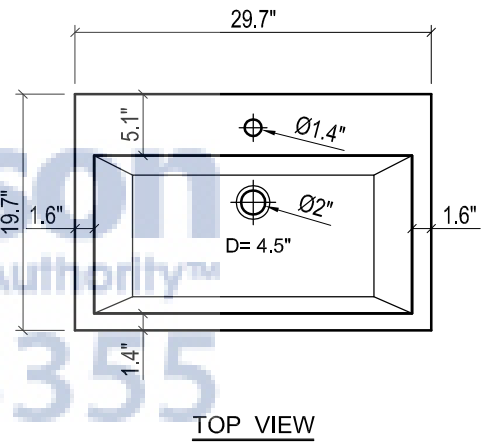

DAYTONA FOR KIRA

- WALL HUNG option is also available for this model.
Vanity height without legs is 23.7".
- Quality metal BLUM (or BLUM equivalent) soft-closing hinges and/or drawer hardware are included.
- Drawers can be placed on Right or Left sides.

KIRA CERAMIC SINK

(available in 1 hole or 8" faucet drills)

DAYTONA FOR MILANO

- WALL HUNG option is also available for this model.
Vanity height without legs is 23.7".
- Quality metal BLUM (or BLUM equivalent) soft-closing hinges and/or drawer hardware are included.
- Drawers can be placed on Right or Left sides.

MILANO CERAMIC SINK

DAYTONA FOR VENICE

- WALL HUNG option is also available for this model.
Vanity height without legs is 23.7".
- Quality metal BLUM (or BLUM equivalent) soft-closing hinges and/or drawer hardware are included.
- Drawers can be placed on Right or Left sides.