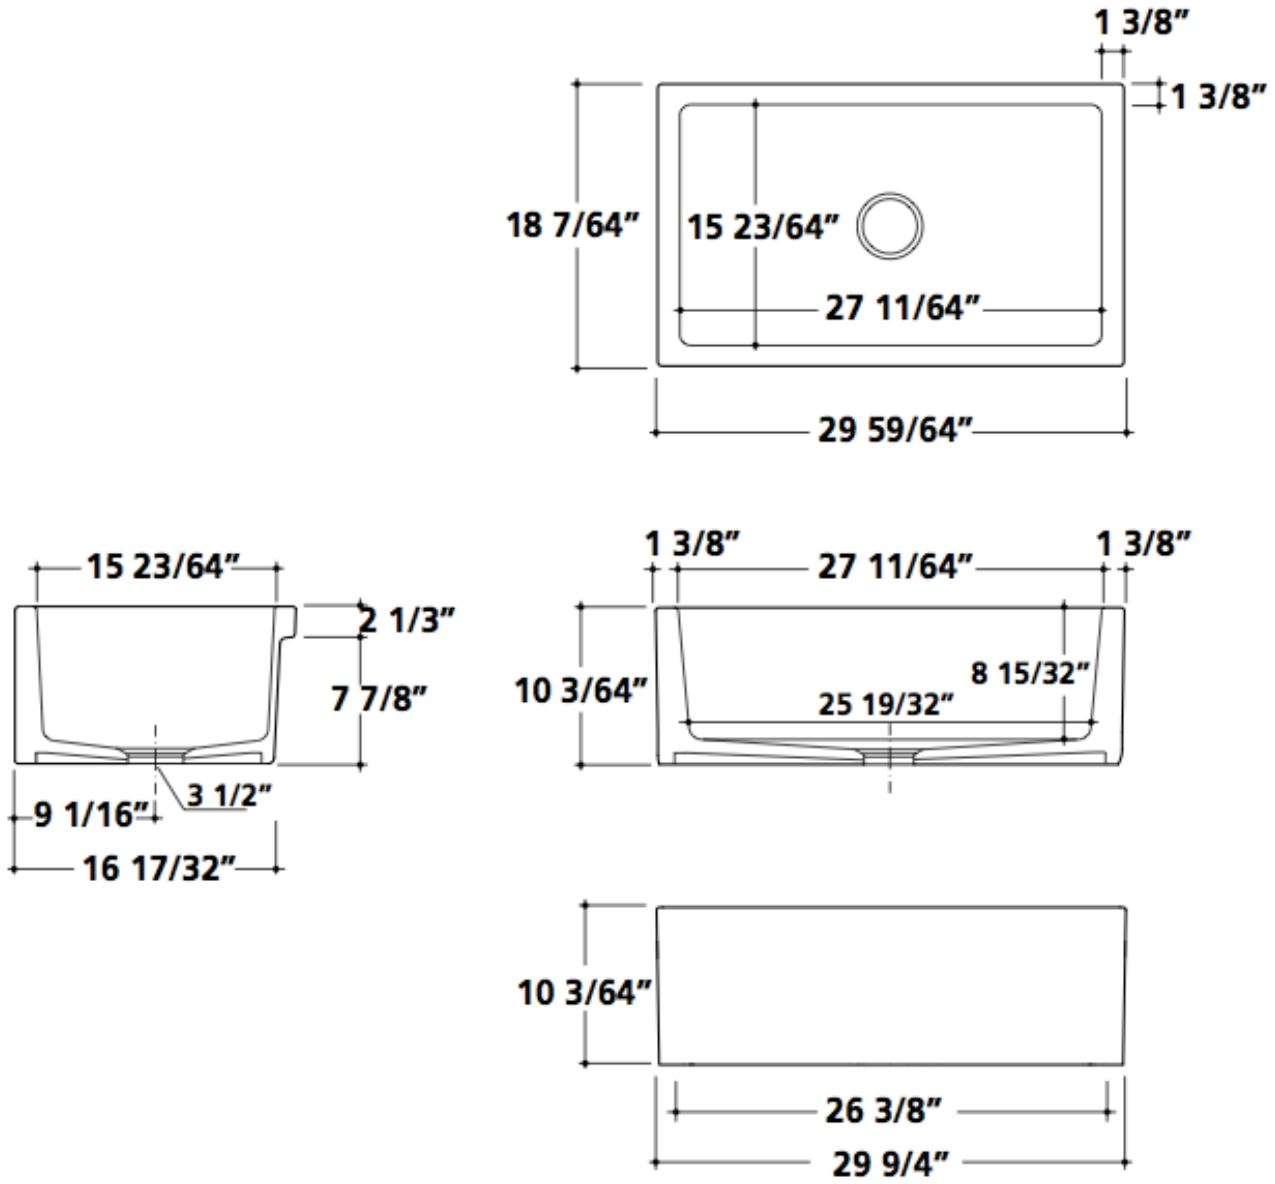

Fluted Sink 30" x 18" x 10"

Due to +/-2% dimensions, it is recommended that the cabinet maker waits until the sink is delivered to make the cabinet.