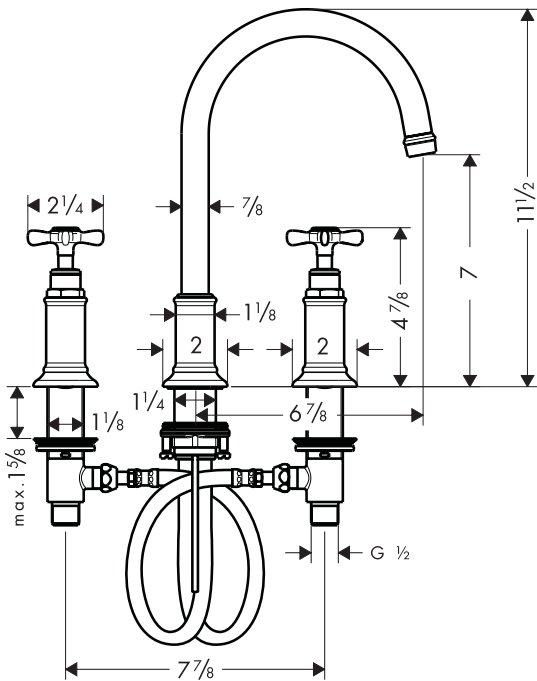

Axor Montreux Widespread Lavatory Faucet

16513XX1

Product Features

- Traditional cross handles
- Solid brass
- 90° ceramic cartridges
- Includes pop-up drain
- Spout swivels 150°
- Max. flow rate 2.2 gpm

Available Finishes

Chrome	16513001
Brushed Nickel	16513821
Polished Nickel	16513831

Required Accessories

1/2" hot and cold supply lines

The measurements shown are for reference only.

Products and specifications shown are subject to change without notice.