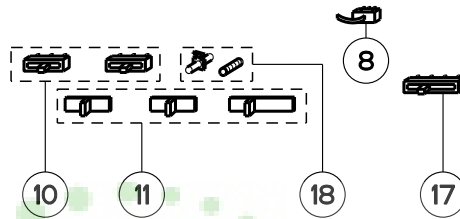

AGIO

motor / switch components

	Model Number	AGIO24WH / 630006623	AGIO24BK / 630006626	AGIO30WH / 630006624	AGIO30BK / 630006627	AGIO36WH / 630006625	AGIO36BK / 630006628	
Key	Description	24 White	24 Black	30 White	30 Black	36 White	36 Black	Qty Req.
3	Impeller Left (SX)	133.0072.881	133.0072.881	133.0072.881	133.0072.881	133.0072.881	133.0072.881	1
5	Motor	133.0072.905	133.0072.905	133.0072.905	133.0072.905	133.0072.905	133.0072.905	1
8	Microswitch with lever	133.0059.741	133.0059.741	133.0059.741	133.0059.741	133.0059.741	133.0059.741	1
10	On / off switches	133.0054.536	133.0054.536	133.0054.536	133.0054.536	133.0054.536	133.0054.536	1
11	Switch Button Kit	133.0072.896	133.0072.896	133.0072.896	133.0072.896	133.0072.896	133.0072.896	2
17	Motor Speed switch	133.0054.538	133.0054.538	133.0054.538	133.0054.538	133.0054.538	133.0054.538	1
18	Microswitch Activator	133.0072.884	133.0072.884	133.0072.884	133.0072.884	133.0072.884	133.0072.884	1
22	Impeller Right (DX)	133.0072.882	133.0072.882	133.0072.882	133.0072.882	133.0072.882	133.0072.882	1