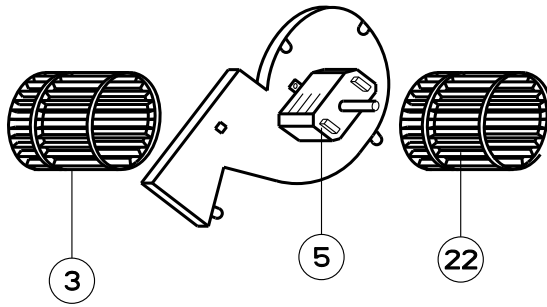

AGIO

motor / switch components

	Model Number	AGIO24WH / 630006623	AGIO24BK / 630006626	AGIO30WH / 630006624	AGIO30BK / 630006627	AGIO36WH / 630006625	AGIO36BK / 630006628	
Key	Description	24 White	24 Black	30 White	30 Black	36 White	36 Black	Qty Req.
3	Impeller Left (SX)	133.0072.881	133.0072.881	133.0072.881	133.0072.881	133.0072.881	133.0072.881	1
5	Motor	133.0072.905	133.0072.905	133.0072.905	133.0072.905	133.0072.905	133.0072.905	1
8	Microswitch with lever	133.0059.741	133.0059.741	133.0059.741	133.0059.741	133.0059.741	133.0059.741	1
10	On / off switches	133.0054.536	133.0054.536	133.0054.536	133.0054.536	133.0054.536	133.0054.536	1
11	Switch Button Kit	133.0072.896	133.0072.896	133.0072.896	133.0072.896	133.0072.896	133.0072.896	2
17	Motor Speed switch	133.0054.538	133.0054.538	133.0054.538	133.0054.538	133.0054.538	133.0054.538	1
18	Microswitch Activator	133.0072.884	133.0072.884	133.0072.884	133.0072.884	133.0072.884	133.0072.884	1
22	Impeller Right (DX)	133.0072.882	133.0072.882	133.0072.882	133.0072.882	133.0072.882	133.0072.882	1