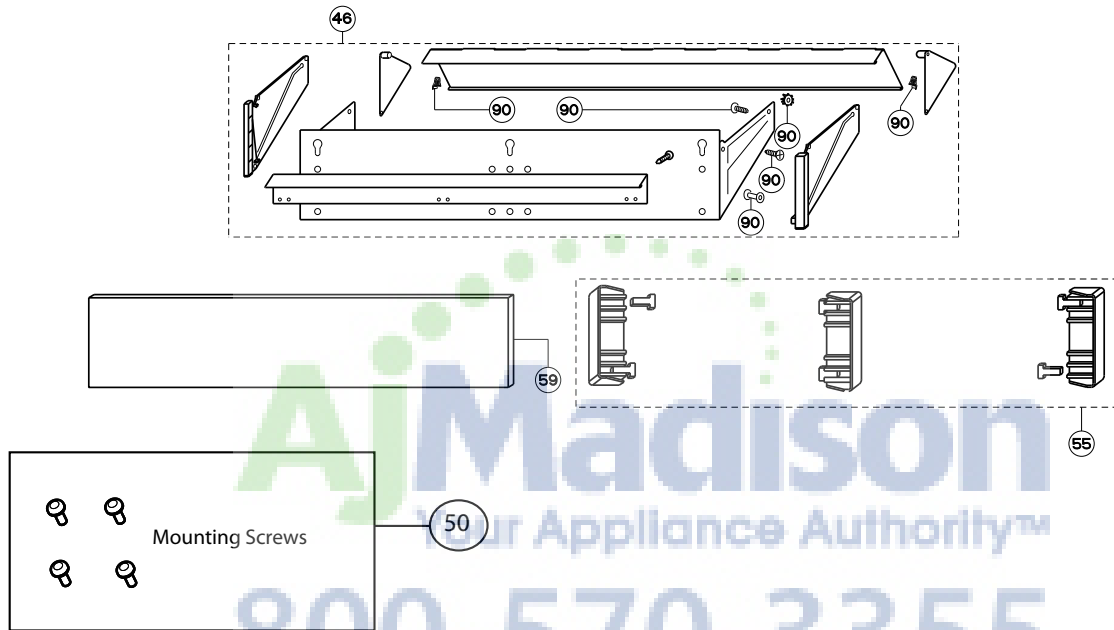

## body components

## front panel components

  
 Your Appliance Authority™  
 800-570-3355

	Model Number	AGIO24WH / 630006623	AGIO24BK / 630006626	AGIO30WH / 630006624	AGIO30BK / 630006627	AGIO36WH / 630006625	AGIO36BK / 630006628	
Key	Description	24 White	24 Black	30 White	30 Black	36 White	36 Black	Qty Req.
27	Damper	133.0068.606	133.0068.606	133.0068.606	133.0068.606	133.0068.606	133.0068.606	1
30	Lampholder	133.0057.322	133.0057.322	133.0057.322	133.0057.322	133.0057.322	133.0057.322	2
31	Starter holder	133.0059.031	133.0059.031	133.0059.031	133.0059.031	133.0059.031	133.0059.031	1
32	Starter	133.0057.318	133.0057.318	133.0057.318	133.0057.318	133.0057.318	133.0057.318	1
33	Fixing cable	133.0064.522	133.0064.522	133.0064.522	133.0064.522	133.0064.522	133.0064.522	1
35	Feeder	133.0052.881	133.0052.881	133.0052.881	133.0052.881	133.0052.881	133.0052.881	1
36	Tempered glass diffuser	133.0017.619	133.0017.619	133.0017.619	133.0017.619	133.0017.619	133.0017.619	1
37	Diffuser clip kit	133.0055.253	133.0055.253	133.0055.253	133.0055.253	133.0055.253	133.0055.253	1
43	Grease filter	133.0072.809	133.0072.809	133.0072.902	133.0072.902	133.0072.902	133.0072.902	2
46	Visor kit	133.0072.899	133.0067.796	133.0072.903	133.0072.913	133.0072.906	133.0072.915	1
50	Mounting Kit Agio	133.0084.485	133.0084.485	133.0084.485	133.0084.485	133.0084.485	133.0084.485	1
55	Glass panel holder kit	133.0072.897	133.0072.912	133.0072.897	133.0072.912	133.0072.897	133.0072.912	1
59	Front glass panel	133.0072.886	133.0072.908	133.0072.904	133.0072.914	133.0072.907	133.0072.916	1
90	Visor component kit	133.0072.900	133.0072.900	133.0072.900	133.0072.900	133.0072.900	133.0072.900	1