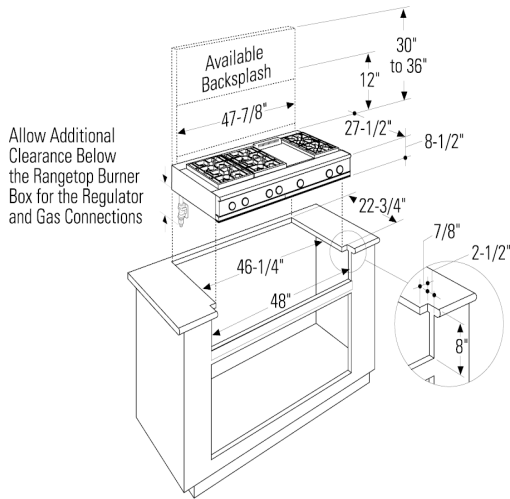

GE Monogram® 48" Professional Gas Cooktop with 6 Burners and Griddle (Natural Gas)

Model# ZGU486NDPSS

FEATURES

3-Piece reversible (flat/wok) grates	Porcelainized Cast Iron
Fuel Type	Natural Gas (factory set)
Cooktop Burners	6 Sealed, Dual Flame Stacked
140 Deg. Simmer Burner	All Burners - Adjustable
Configuration	6 Burners; Griddle
Thermostatically Controlled 18,000-BTU Griddle	Stainless Steel and Aluminum Clad
Automatic Re-Ignition	Yes
Burner Indicator Light	Yes
Electronic Pilotless Ignition	Yes
Stainless Steel Grill/Griddle Covers (Incl.)	1
Lighting	LED Bullnose Task Lighting
Control Location	Upfront

- Authentic Professional appearance with premium-grade, 304 stainless steel with smoothly finished edges and large electronic control knobs
- Sealed, dual-flame stacked burners deliver a full spectrum of heat settings, from an ultra-low 140° F simmer to an intense 18,000 BTUs
- Stainless steel and aluminum-clad griddle offers 18,000 BTUs* of cooking power, allowing fast and consistent heating across the entire cooking surface
- Electronic ignition with automatic reignition ensures a continuous flame and reignites automatically if accidentally extinguished
- Reversible burner grates are flat on one side and uniquely contoured on the other to accommodate round-bottom woks
- Stainless steel griddle cover included with the range
- A bamboo cutting board is included
- Optional fixed (12 inch) or adjustable-height (30-36 inch) backsplashes are available
- Optional black knob kit is included with the range

To locate a GE Monogram dealer, call 1-800-626-2000

GE Monogram® 48" Professional Gas Cooktop with 6 Burners and Griddle (Natural Gas)

Model# ZGU486NDPSS

APPROXIMATE DIMENSIONS (HxDxW)

- 8 1/2 in x 27 1/2 in x 47 7/8 in