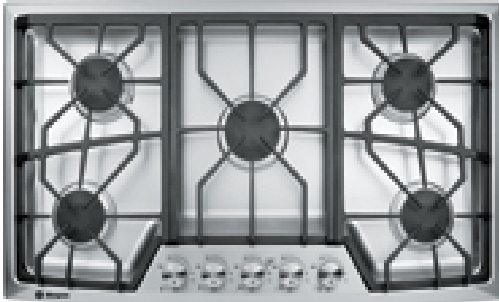

# GE Monogram® 36" Stainless Steel Gas Cooktop (Natural Gas)

Model# ZGU385NSMSS

## FEATURES

Cooktop Surface	Stainless Steel
Fuel Type	Natural Gas (factory set)
Conversion Kit	Yes, Included - Nat. Gas to LP
Cooktop Burners	5 Sealed
Cooktop Grates	Cast-Iron; Porcelainized
140 Deg. Simmer Burner	5
Continuous Interlocking Grates	Yes
Dual Flame Stacked Burners	5
Valves (Degree of Turn)	250
Automatic Re-Ignition	Yes
Burner Indicator Light	Yes - in Knob
Electronic Pilotless Ignition	Yes
Control Location	Front Center
Tactile Grip Knobs	Yes
ADA Compliant	Yes

- Dual-Flame Stacked Burners - Provide complete 140F simmer-to-rapid-boil flexibility on all burners; the burners are sealed to the cooktop for easy cleaning
- High-Output Cooking Power - Delivered by an 18,000 BTU burner, totaling 62,000 BTUs
- Silent, Precise Simmering - Delivers a consistent 140F temperature without cycling on and off; No simmer plate required
- Electronic Ignition - Ensures a continuous flame and reignites automatically if accidentally extinguished
- Hand-Machined, Stainless Steel Knob Controls - Rotate with smooth precision; A red indicator light embedded in each knob makes it easy to view and select heat settings
- Interlocking, Continuous Grates - Create a steady surface for cookware and are integrated into the cooktop for a clean, finished appearance