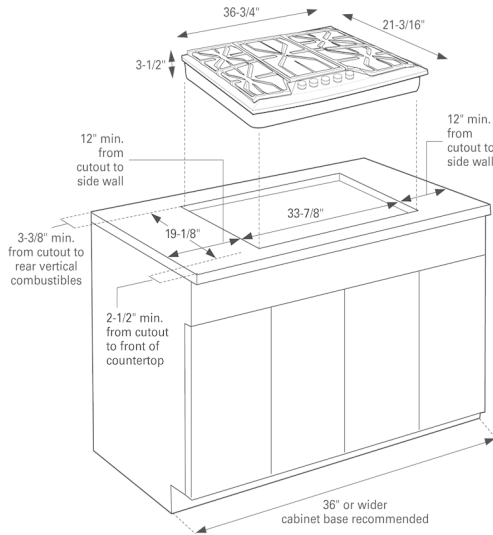

## FEATURES

Cooktop Surface	Stainless Steel
Fuel Type	Natural Gas (factory set)
Conversion Kit	Yes, Included - Nat. Gas to LP
Cooktop Burners	5 Sealed
Cooktop Grates	Cast-Iron; Porcelainized
140 Deg. Simmer Burner	5
Continuous Interlocking Grates	Yes
Dual Flame Stacked Burners	5
Valves (Degree of Turn)	250
Automatic Re-Ignition	Yes
Burner Indicator Light	Yes - in Knob
Electronic Pilotless Ignition	Yes
Control Location	Front Center
Tactile Grip Knobs	Yes
ADA Compliant	Yes

## APPROXIMATE DIMENSIONS (HxDxW)

- 3 1/16 in x 20 7/16 in x 36 1/2 in