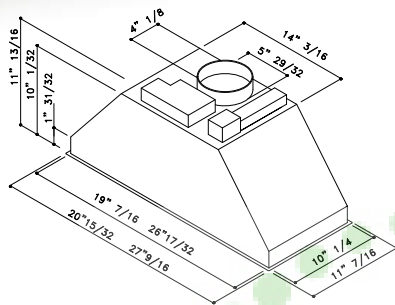

- Control panel: Push button
  4 speed + delay off timer + light switch

- Grease filter: anodized aluminium (4+1 layers)
- Air Outlet: 6" Round
- Cut out: 10" 3/8 - 19" 19/32
  10" 3/8 - 26" 11/16

- Accessories:

Charcoal filters: KF4 (order 2 pcs) 60080474002

SU 900 20" 00915214201
SU 900 27" 00915214401

* Available also in SUE Version

SUE 900 20" 00915212201
SUE 900 27" 00915212401

SUE 900

- Motor: 375 CFM
  Aluminium die-cast motor housing

- Pressure: 430 Pa
- Noise level: 57 dBA /4,2 sones

- Lighting: 2 x 20 W halogen lamps

- Control panel: 3 speed push-button + light switch

- Grease filter: anodized aluminium (4+1 layers)
- Optional canopy (SCH 31A) available
- Optional liners
- Air Outlet: 6" Round
- Cut out: 10" 3/8 - 19" 19/32
  10" 3/8 - 26" 11/16

- Accessories:

Charcoal filters: KF4 (order 2 pcs) 60080474002