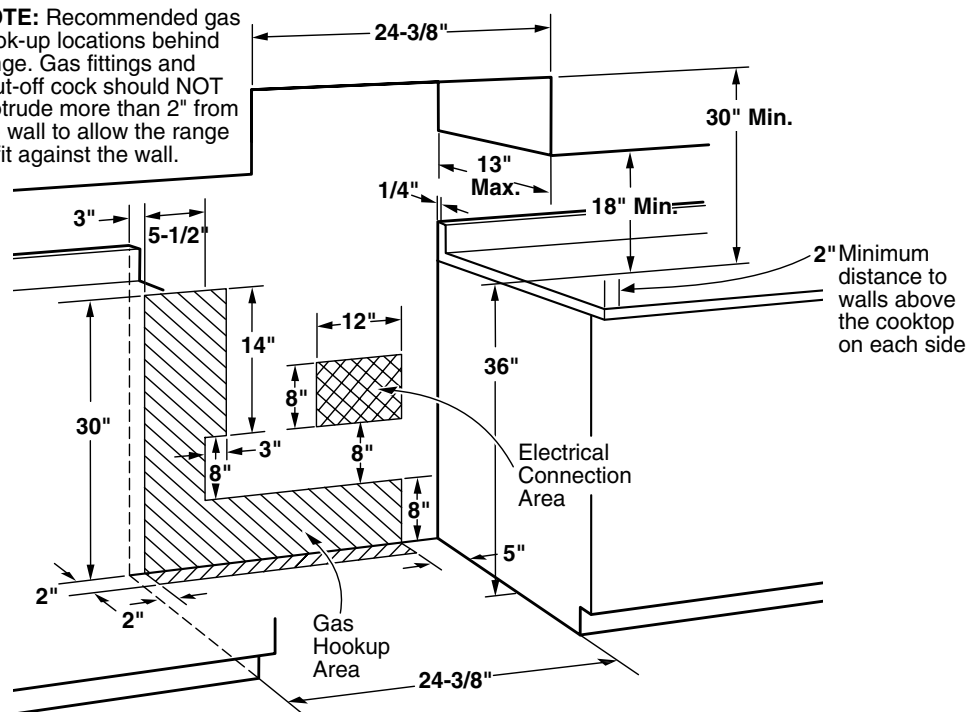

HOTPOINT®

RGA824DED – Hotpoint 24" Free-Standing Gas Range

Dimensions (in inches)

Installation Information (in inches)

NOTE: Recommended gas hook-up locations behind range. Gas fittings and shut-off cock should NOT protrude more than 2" from the wall to allow the range to fit against the wall.

Electrical Rating: 120V, 60Hz, 5A

Installation Information: Before installing, consult installation instructions packed with product for current dimensional data.

Note: LP conversion kit is required for this model.

All GE ranges are equipped with an Anti-Tip device. The installation of this device is an important, required step in the installation of the range.

HOTPOINT®

RGA824DED – Hotpoint 24" Free-Standing Gas Range

Features and Benefits

- Standard clean oven - Smooth surface makes cleaning by hand easier
- Electronic pilotless ignition - Say farewell to the energy-wasting standing pilot! The electric pilotless ignition provides reliable operation
- Standard window - Provides a convenient viewing area to check the progress of food
- Interior oven light - Illuminates the oven interior
- Porcelain upswept cooktop - Raised edges contain spills, while the surface is easy to wipe clean
- Broiler drawer - Supplies a concentrated heat for crisping and browning
- Two oven racks - Durable to securely hold any cookware
- Model RGA824DEDWW – White