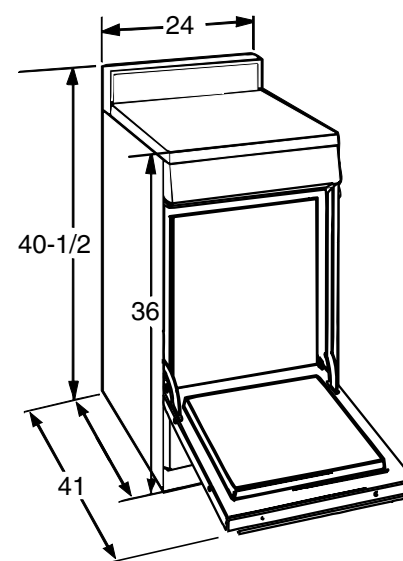

HOTPOINT®

RGA824DED – Hotpoint 24" Free-Standing Gas Range

Dimensions (in inches)

Installation Information (in inches)

NOTE: Recommended gas hook-up locations behind range. Gas fittings and shut-off cock should NOT protrude more than 2" from the wall to allow the range to fit against the wall.

Electrical Rating: 120V, 60Hz, 5A

Installation Information: Before installing, consult installation instructions packed with product for current dimensional data.

Note: LP conversion kit is required for this model.