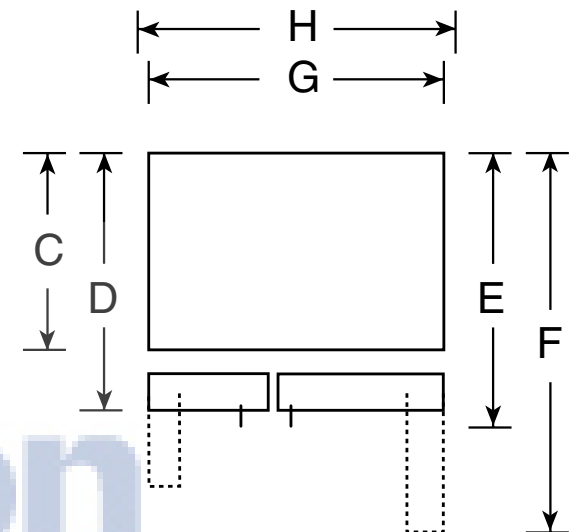

PSSF3RGZ

GE Profile™ 23.1 Cu. Ft. Side-By-Side Refrigerator

Dimensions and Installation Information (in inches)

Overall Dimensions	Height to top of hinge (in.) A	69-1/4
	Height to top of case (in.) B	68-3/4
	Case depth without door (in.) C†	28
	Case depth less door handle (in.) D†	32-1/4
	Case depth with door handle (in.) E†	34-3/4
	Depth with fresh food door open 90° (in.) F†	50-1/8
	Width (in.) G	32-3/4
Air Clearances	Width with door open 90° inc. door handle (in.) H	40-1/4
	Each side (in.)	1/8
	Top (in.)	1
	Back (in.)	1

Top View

†Water hook-up fits in back air clearance when calculating installation depth.

If installed against a wall, allow clearance of 14-3/16" on freezer side to remove bin. To remove fresh food pans, remove door bins.

Clearance required to remove fresh food full-size pan without disassembling is 18-15/16".

Allow additional space for any necessary leveling adjustments.

For answers to your Monogram,® GE Profile™ or GE® appliance questions, visit our website at ge.com or call GE Answer Center® service, 800.626.2000.