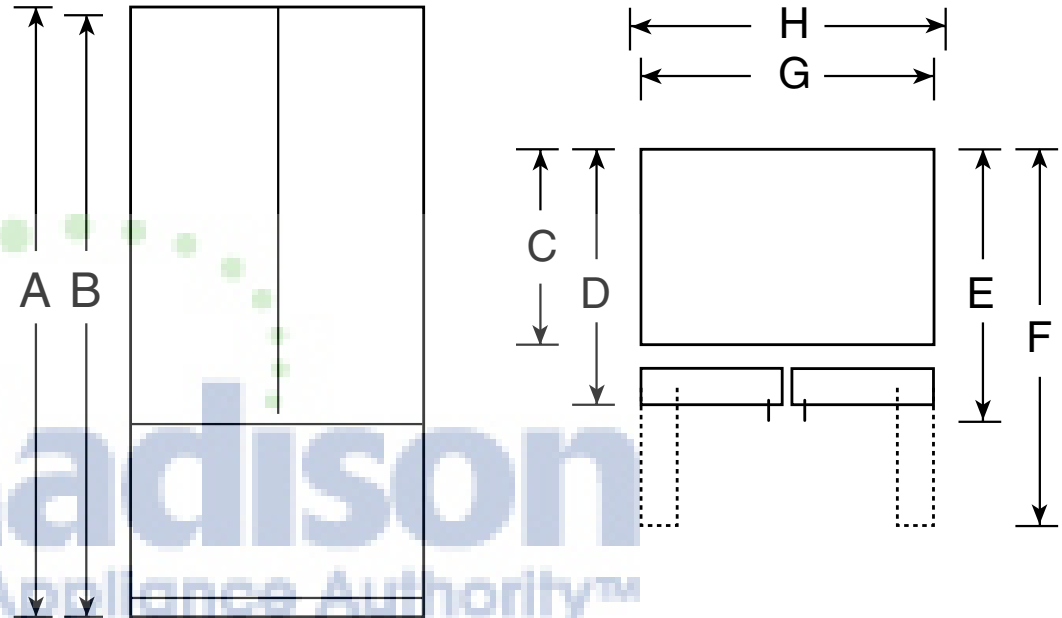

### Dimensions and Installation Information (in inches)

Overall Dimensions	Height to top of hinge (in.) <b>A</b>	<b>66-1/2</b>
	Height to top of case (in.) <b>B</b>	<b>65-3/4</b>
	Case depth without door (in.) <b>C</b>	<b>28-3/4</b>
	Case depth less door handle (in.) <b>D</b>	<b>32-1/2</b>
	Case depth with door handle (in.) <b>E</b>	<b>35-1/4</b>
	Depth with fresh food door open 90° (in.) <b>F</b>	<b>44-3/4</b>
	Width (in.) <b>G</b>	<b>29-3/4</b>
Air Clearances	Width with door open 90° inc. door handle (in.) <b>H</b>	<b>36-3/4</b>
	Each side (in.)	<b>1/8</b>
	Top (in.)	<b>1</b>
	Back (in.)	<b>2</b>