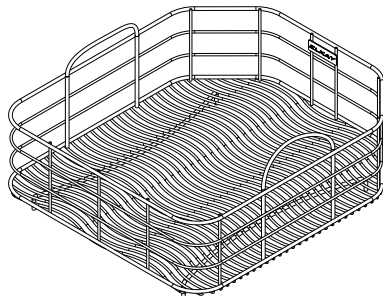

### GENERAL

Ideal for rinsing food or drying dishes. All rinsing baskets are custom designed to fit Elkay sinks and are formed from stainless steel with a bright polished finish and black vinyl feet.

Model LKWRB1418SS Illustrated

Model Number	Overall Dimensions	Fits Bowl Size
LKWRB1116SS*	10-1/2" x 15" x 7"	11-1/2" x 16"
LKWRB1316SS*	12-1/2" x 15" x 7"	13-1/2" x 16" 14" x 15-3/4" 16" x 16"
LKWRB1318SS*	12-1/2" x 17" x 7"	13-1/2" x 18"
LKWRB1414SS*	13" x 13" x 7"	14" x 14"
LKWRB1418SS*	13" x 17" x 7"	14" x 18" 16" x 19"
LKWRB2018SS*	19" x 17" x 7"	20" x 18"
LKWRB2115SS*	20" x 14-3/4" x 7"	21" x 15-3/4"
LKWRB2816SS*	26-1/2" x 14-3/4" x 7"	28" x 16"

\*Comes with Removable Dish Rack.

Model Number	Overall Dimensions	Fits Bowl Size
LKWRB1618SS*	14-5/8" x 16-5/8" x 7"	16" x 18"

\*Comes with Removable Dish Rack.

Model Number	Overall Dimensions
Removable Dish Rack	6-3/4" x 10" x 2-3/4"

\*Comes with Removable Dish Rack.

Model Number	Overall Dimensions	Fits Bowl Size
LKWRB1113SS	10" x 12" x 7"	11-3/4" x 13-1/4"

Model Number	Overall Dimensions	Fits Bowl Size
LKWRB1209SS	11" x 8" x 7"	12" x 9-1/4" 12" x 12" 14" x 10"