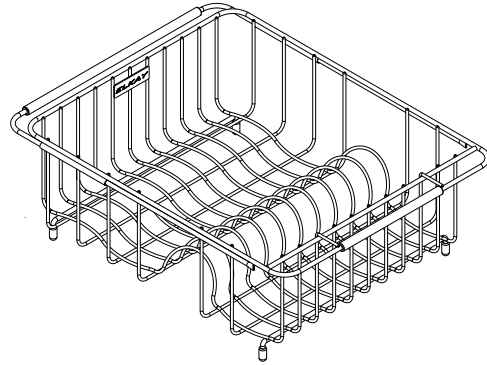

\*Comes with Removable Dish Rack.

Model Number	Overall Dimensions	Fits Bowl Size
LKWRB1113SS	10" x 12" x 7"	11-3/4" x 13-1/4"

Model Number	Overall Dimensions	Fits Bowl Size
LKWRB1209SS	11" x 8" x 7"	12" x 9-1/4" 12" x 12" 14" x 10"

ALL DIMENSIONS IN INCHES, TO CONVERT TO MILLIMETERS MULTIPLY BY 25.4.

In keeping with our policy of continuing product improvement, Elkay reserves the right to change product specifications without notice.

**Sink Accessories**  
**Stainless Steel Rinsing Baskets**  
**Models LKWRB Series**

**ELKAY®**  
**SPECIFICATIONS**

Model Number	Overall Dimensions	Fits Bowl Size
LKWRB715SS	5-1/2" x 12" x 7"	7" x 14-1/8" 7-1/2" x 15-3/4" 7-1/2" x 16"