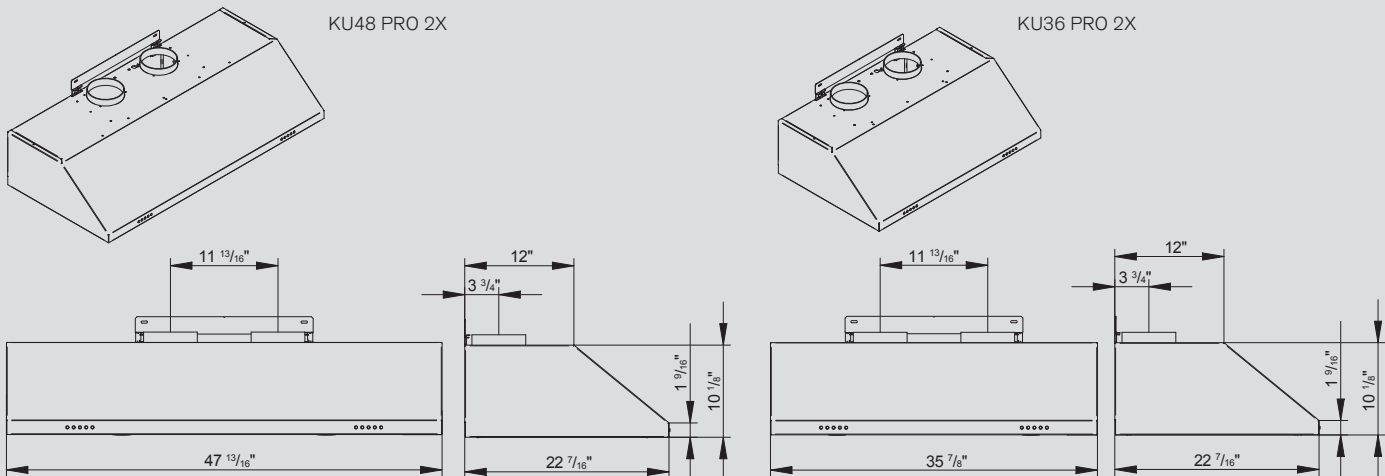

**BERTAZZONI
PROFESSIONAL SERIES**

48" UNDERMOUNT AND WALLMOUNT HOOD, 2 BLOWER

Range Hood 48"
KU48 PRO 2 X

Features	
Blower	2 - 3 speed for each
Electronic control	2
Halogen lights	4
Filters	stainless steel baffle
Recommended Distance from worktop	25 1/2" - 31 1/2"
Blower power	1200 cfm
Electrical requirements	120V - 60Hz
Max. Amp. usage	6.6 A

All KU hoods can be installed under 12-inch deep wall cabinets or with the optional height-adjustable narrow and full width duct covers.
Optional: Medium Duct Cover (Item 901263), Full Width Duct Cover (Item 901261), Air Bracket (Item 901264)

This model is not suited for recirculation.

**BERTAZZONI
PROFESSIONAL SERIES**

36" UNDERMOUNT AND WALLMOUNT HOOD, 2 BLOWER

Range Hood 36"
KU36 PRO 2 X

Features	
Blower	2 - 3 speed for each
Electronic control	2
Halogen lights	3
Filters	stainless steel baffle
Recommended Distance from worktop	25 1/2" - 31 1/2"
Blower power	1200 cfm
Electrical requirements	120V - 60Hz
Max. Amp. usage	6.6 A

All KU hoods can be installed under 12-inch deep wall cabinets or with the optional height-adjustable narrow and full width duct covers.
Optional: Medium Duct Cover (Item 901263), Full Width Duct Cover (Item 901265), Air Bracket (Item 901264)

This model is not suited for recirculation.