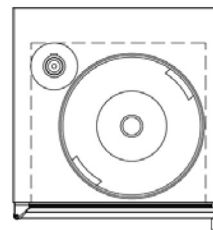

24" C-SERIES BEER DISPENSER

HC24TB-3 | 24" INDOOR MODEL

HC24TO-3 | 24" OUTDOOR MODEL

Perlick[®]
QUALITY & INNOVATION
THAT **INSPIRES**

Indoor Model

Outdoor Model

Available with 1 or 2 faucets (2 faucet shown)

(1) 1/4 barrel

(2) 1/6 barrel

Form No.HC24T-3
Rev. 09.19.2014

PRODUCT SPECIFICATIONS

Overall Width	23-7/8" (60.64 cm.)
Overall Height	34-1/4" (86.96 cm.)
Overall Depth	24" (60.96 cm.)
Opening Width	24" (60.96 cm.)
Opening Height	34-3/8" (87.31 cm.)
Opening Depth	24" (60.96 cm.)
Refrigerated Volume	5.2 cu. ft.
Door Swing Clearance	25" (63.5 cm.) minimum
Electrical	115V, 60Hz., 1 Phase, 2.3 amps
Plumbing	None Required
Shipping Weight	222 lbs (100.7 kg.)
Annual Energy Consumption	305 kWh