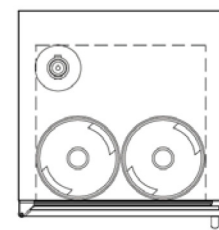

HC24TB/TO FEATURES

- Available with solid stainless steel door or solid wood overlay door
- Stores (1) 1/4 barrel or (2) 1/6 barrels
- Complete, self-contained beer system
- Portable drainer; no plumbing required
- 1- or 2- faucet tapping kit
- Low profile coupler for "D" system keg values and 630SS standard beer faucet included
- Beer Dispenser temperature 33°- 42°F

(1) 1/4 barrel

(2) 1/6 barrel

Form No.HC24T-3
Rev. 09.19.2014

PRODUCT SPECIFICATIONS

Overall Width	23-7/8" (60.64 cm.)
Overall Height	34-1/4" (86.96 cm.)
Overall Depth	24" (60.96 cm.)
Opening Width	24" (60.96 cm.)
Opening Height	34-3/8" (87.31 cm.)
Opening Depth	24" (60.96 cm.)
Refrigerated Volume	5.2 cu. ft.
Door Swing Clearance	25" (63.5 cm.) minimum
Electrical	115V, 60Hz., 1 Phase, 2.3 amps
Plumbing	None Required
Shipping Weight	222 lbs (100.7 kg.)
Annual Energy Consumption	305 kWh