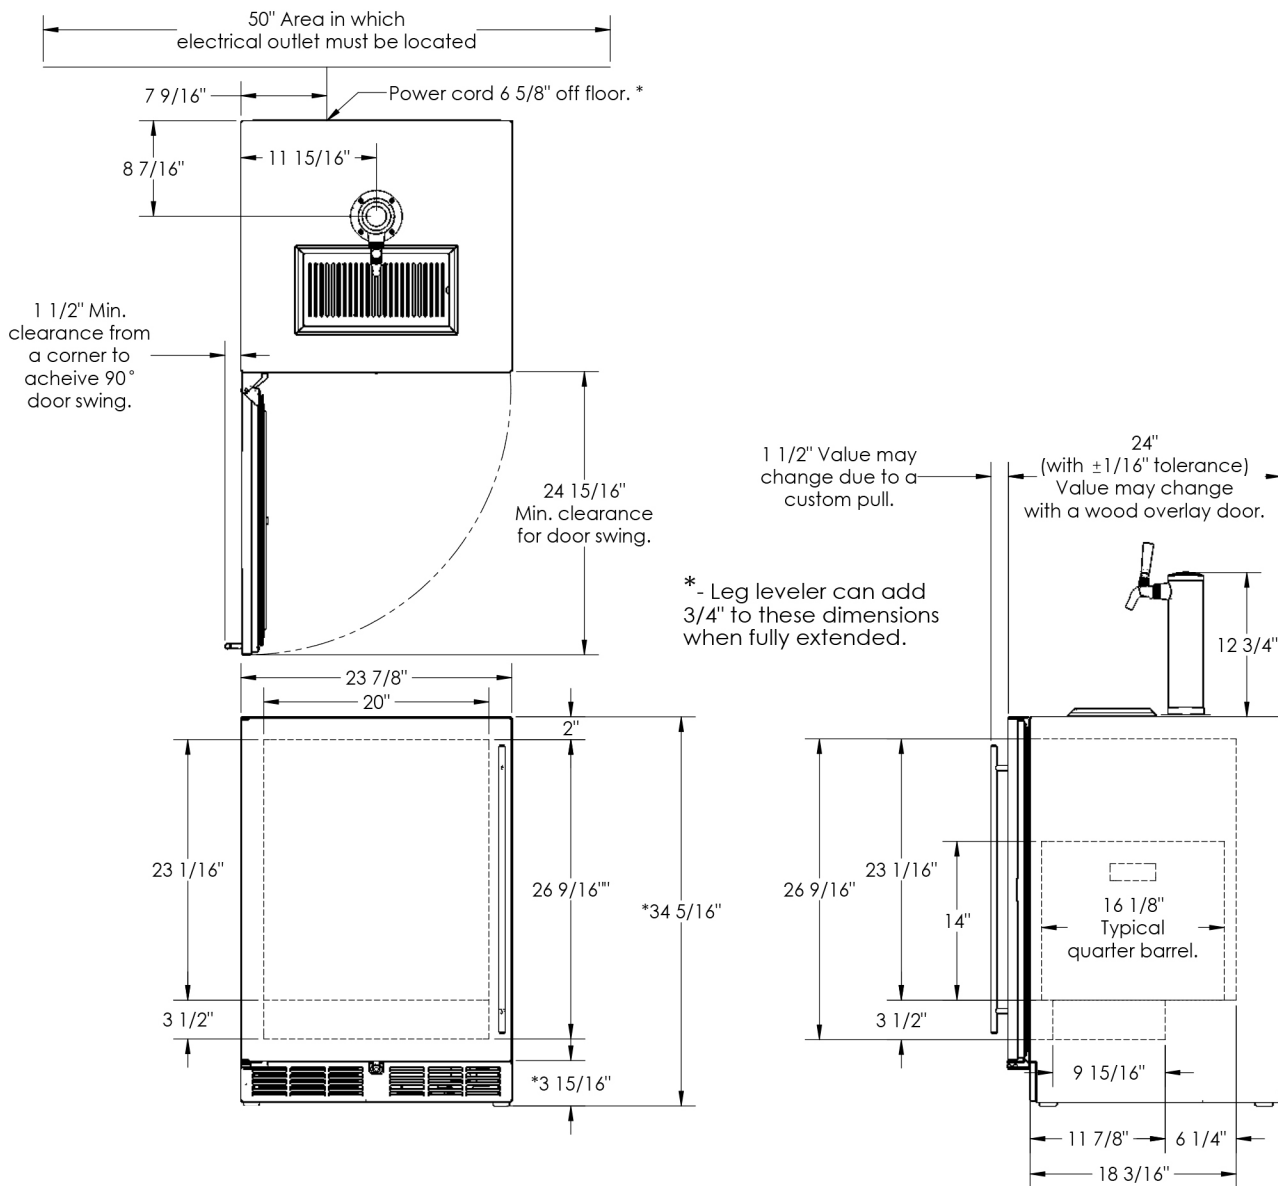

HC24TB/TO FEATURES

- Available with solid stainless steel door or solid wood overlay door
- Stores (1) 1/4 barrel or (2) 1/6 barrels
- Complete, self-contained beer system
- Portable drainer; no plumbing required
- 1- or 2- faucet tapping kit
- Low profile coupler for "D" system keg values and 630SS standard beer faucet included
- Beer Dispenser temperature 33°- 42°F

(1) 1/4 barrel

(2) 1/6 barrel

Form No.HC24T-3
Rev. 09.19.2014

PRODUCT SPECIFICATIONS

Overall Width	23-7/8" (60.64 cm.)
Overall Height	34-1/4" (86.96 cm.)
Overall Depth	24" (60.96 cm.)
Opening Width	24" (60.96 cm.)
Opening Height	34-3/8" (87.31 cm.)
Opening Depth	24" (60.96 cm.)
Refrigerated Volume	5.2 cu. ft.
Door Swing Clearance	25" (63.5 cm.) minimum
Electrical	115V, 60Hz., 1 Phase, 2.3 amps
Plumbing	None Required
Shipping Weight	222 lbs (100.7 kg.)
Annual Energy Consumption	305 kWh

INDOOR MODELS

HC24TB-3-1L#* Solid stainless steel door, hinge left

HC24TB-3-2L#* Solid wood overlay door, hinge left

OUTDOOR MODELS

HC24RO-3-1L#* Solid stainless steel door, hinge left

HC24RO-3-2L#* Solid wood overlay door, hinge left

Number of faucets (24" models are available with 1 or 2 taps)

* Also available hinge right

Form No.HC24T-3
Rev. 09.19.2014