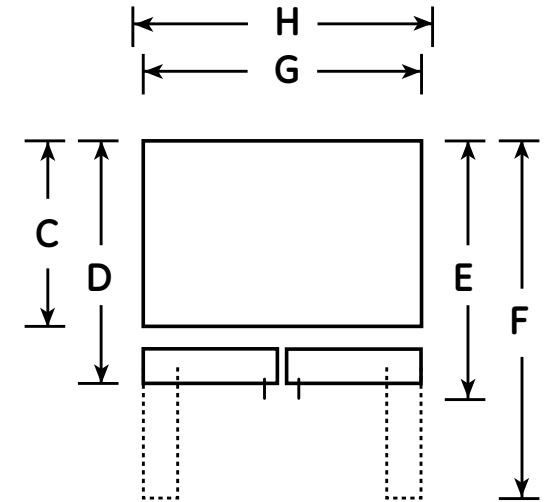

GNS22EGE

GE® 22.1 Cu. Ft. Bottom Freezer French-Door Refrigerator

Dimensions and Installation Information (in inches)

| | | |
|--------------------|--|--------|
| Overall Dimensions | Height to top of hinge (in.) A | 68-1/2 |
| | Height to top of case (in.) B | 67-3/4 |
| | Case depth without door (in.) C | 28-1/4 |
| | Case depth less door handle (in.) D | 32-3/8 |
| | Case depth with door handle (in.) E | 34-7/8 |
| | Depth with fresh food door open 90° (in.) F | 46-5/8 |
| | Width (in.) G | 32-3/4 |
| | Width with door open 90° inc. door handle (in.) H | 40-3/8 |
| Air Clearances | Each side (in.) | 1/8 |
| | Top (in.) | 1 |
| | Back (in.) | 2 |

For answers to your Monogram®, Profile™ Series or GE® appliance questions, visit our website at geappliances.com or call GE Answer Center® service, 800.626.2000.

GNS22EGE

GE® 22.1 Cu. Ft. Bottom Freezer French-Door Refrigerator