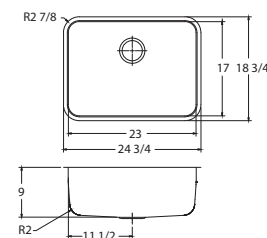

GRANDE™

Interior Dimensions: 18" x 19 3/4" x 9"
Exterior Dimensions: 19 3/4" x 21 1/2"
Minimum Cabinet Size: 21"

Custom Accessories

Bottom Grid
Coated Stainless (C)
or Stainless (S)

GD18-36C*
GD18-36S*

Cutting Board
Solid Wood

Filtration

FRCNSTR100

Soap Dispenser

SDFH200

GDX11023

GRANDE™

Interior Dimensions: 23" x 17" x 9"
Exterior Dimensions: 24 3/4" x 18 3/4"
Minimum Cabinet Size: 27"

Custom Accessories

GRANDE™

Interior Dimensions: 28" x 17" x 9"
Exterior Dimensions: 30 1/8" x 19 1/8"
Minimum Cabinet Size: 30"

Custom Accessories

Bottom Grid
Coated Stainless (C)
or Stainless (S)

GD28-36C*
GD28-36S*

Cutting Board
Solid Wood

Filtration

FRCNSTR100

Soap Dispenser

SDFH200

GDX11031

GRANDE™

Interior Dimensions: 31" x 17" x 9"
Exterior Dimensions: 32 3/4" x 18 3/4"
Minimum Cabinet Size: 33"

Custom Accessories