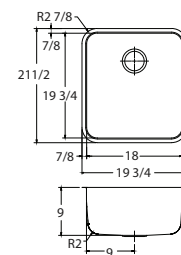

GRANDE™

Interior Dimensions: 18" x 19 3/4" x 9"
Exterior Dimensions: 19 3/4" x 21 1/2"
Minimum Cabinet Size: 21"

Custom Accessories

Bottom Grid
Coated Stainless (C)
or Stainless (S)

GD18-36C*
GD18-36S*

Cutting Board
Solid Wood

Filtration

FRCNSTR100

Soap Dispenser

SDFH200

GDX11023

GRANDE™

Interior Dimensions: 23" x 17" x 9"
Exterior Dimensions: 24 3/4" x 18 3/4"
Minimum Cabinet Size: 27"

Custom Accessories

GRANDE™

Interior Dimensions: 28" x 17" x 9"
Exterior Dimensions: 30 1/8" x 19 1/8"
Minimum Cabinet Size: 30"

Custom Accessories

Bottom Grid
Coated Stainless (C)
or Stainless (S)

GD28-36C*
GD28-36S*

Cutting Board
Solid Wood

Filtration

FRCNSTR100

Soap Dispenser

SDFH200

GDX11031

GRANDE™

Interior Dimensions: 31" x 17" x 9"
Exterior Dimensions: 32 3/4" x 18 3/4"
Minimum Cabinet Size: 33"

Custom Accessories