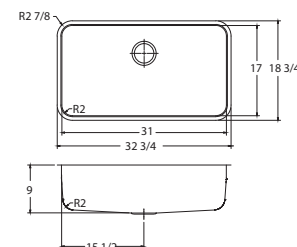

GRANDE™

Interior Dimensions: 18" x 19 3/4" x 9"
Exterior Dimensions: 19 3/4" x 21 1/2"
Minimum Cabinet Size: 21"

Custom Accessories

Bottom Grid
Coated Stainless (C)
or Stainless (S)

GD18-36C*
GD18-36S*

Cutting Board
Solid Wood

Filtration

FRCNSTR100

Soap Dispenser

SDFH200

GDX11023

GRANDE™

Interior Dimensions: 23" x 17" x 9"
Exterior Dimensions: 24 3/4" x 18 3/4"
Minimum Cabinet Size: 27"

Custom Accessories

GRANDE™

Interior Dimensions: 28" x 17" x 9"
Exterior Dimensions: 30 1/8" x 19 1/8"
Minimum Cabinet Size: 30"

Custom Accessories

Bottom Grid
Coated Stainless (C)
or Stainless (S)

GD28-36C*
GD28-36S*

Cutting Board
Solid Wood

Filtration

FRCNSTR100

Soap Dispenser

SDFH200

GDX11031

GRANDE™

Interior Dimensions: 31" x 17" x 9"
Exterior Dimensions: 32 3/4" x 18 3/4"
Minimum Cabinet Size: 33"

Custom Accessories