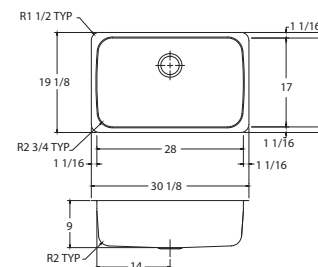

GRANDE™

Interior Dimensions: 18" x 19 3/4" x 9"
Exterior Dimensions: 19 3/4" x 21 1/2"
Minimum Cabinet Size: 21"

Custom Accessories

Bottom Grid
Coated Stainless (C)
or Stainless (S)

GD18-36C*
GD18-36S*

Cutting Board
Solid Wood

Filtration

FRCNSTR100

Soap Dispenser

SDFH200

GDX11023

GRANDE™

Interior Dimensions: 23" x 17" x 9"
Exterior Dimensions: 24 3/4" x 18 3/4"
Minimum Cabinet Size: 27"

Custom Accessories

GRANDE™

Interior Dimensions: 28" x 17" x 9"
Exterior Dimensions: 30 1/8" x 19 1/8"
Minimum Cabinet Size: 30"

Custom Accessories

Bottom Grid
Coated Stainless (C)
or Stainless (S)

GD28-36C*
GD28-36S*

Cutting Board
Solid Wood

Filtration

FRCNSTR100

Soap Dispenser

SDFH200

GDX11031

GRANDE™

Interior Dimensions: 31" x 17" x 9"
Exterior Dimensions: 32 3/4" x 18 3/4"
Minimum Cabinet Size: 33"

Custom Accessories