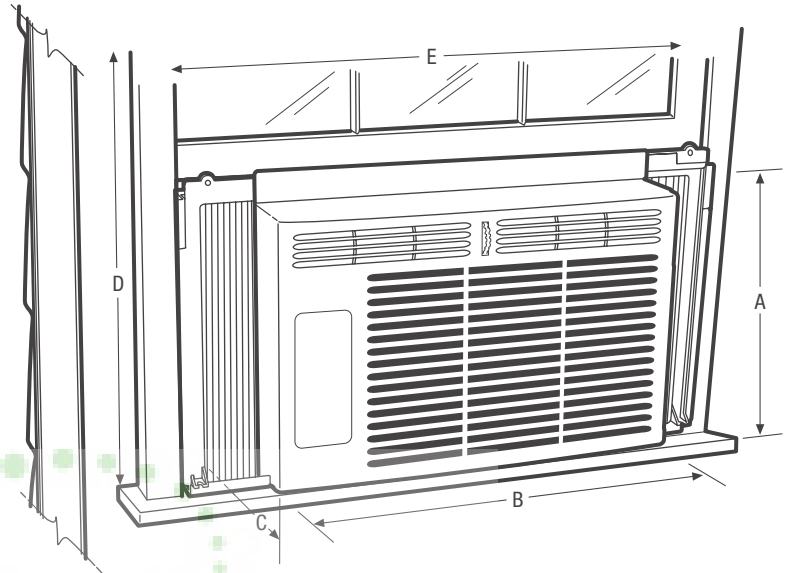

Performance	
BTU (Cool)	5,000
Dehumidification (Pints/Hour)	0.8
Cool Area (Up To Sq. Ft.)	150
Energy Efficiency Ratio	9.7
Electrical	
Volts	115
Amps (Cool)	4.8
Watts (Cool)	515
Length of Power Cord (Min./Max.)	6' / 6.5'
Plug Type (NEMA)	LCDI (5-15P)
Features	
Electronic Controls	Ready-Select® Controls
Fan Speeds (Cool / Fan)	2 / 2
Low Voltage Start-Up	Yes
Auto Cool Function	Yes
Energy Saver Mode	Yes
Sleep Mode	
Filter Check	
24-Hour On / Off Timer	Yes
Clean Air Ionizer	
Remote Control	Full Function
Air CFM (High / Low)	120 / 100
Air Direction Control	2-Way
Fresh Air / Exhaust Vent / Closed	No / No / Yes
Filter Type	Antibacterial Mesh
Filter Access	Slide-Out
Slide-Out Chassis	
Window Mounting Kit (Included)	Pleated Quick Mount
Warranty¹	Yes
Certifications	
Performance	AHAM
Specifications	
Refrigerant	R410a
Shipping Weight (Approx.)	42 Lbs.

AjMadison
Your Appliance Authority™
800-570-3355

¹Warranty 5 year sealed system/1 year full parts and labor.

NOTE: For planning purposes only. Always consult local and national electric codes. Refer to Product Installation Guide for detailed installation instructions on the web at frigidaire.com.

Product Dimensions	
A - Height	12"
B - Width	16"
C - Depth	13-1/4"

Window Dimensions	
D - Height (Min.)	13"
E - Width (Min./Max.)	23" / 36"

Accessories information available on the web at frigidaire.com

FRIGIDAIRE

USA • 10200 David Taylor Drive • Charlotte, NC 28262 • 1-800-FRIGIDAIRE • frigidaire.com
CANADA • 5855 Terry Fox Way • Mississauga, ON L5V 3E4 • 1-800-265-8352 • frigidaire.ca