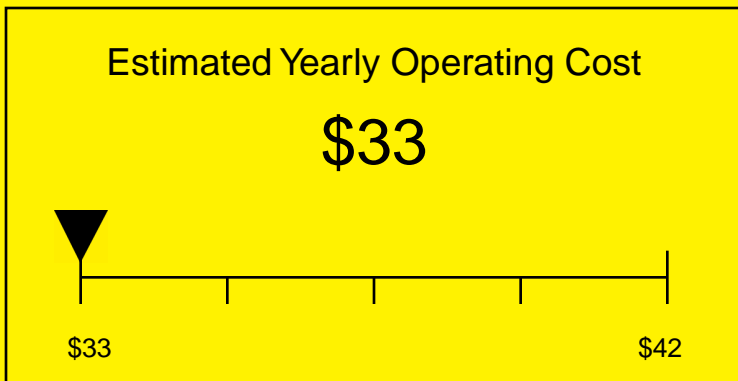

ENERGYGUIDE

REFRIGERATOR-FREEZER
Defrost: Automatic

FF43ESSSTB
3.6 Cubic Feet

Compare the energy use of this product with others
before you buy

310kWh
Estimated Yearly Electricity Use

Your cost will depend on your utility rates

Based on a 2007 U.S. Government national average cost of 10.65 cents per kWh for electricity. Your actual operating cost will vary depending on your local utility rates and your use of the product.