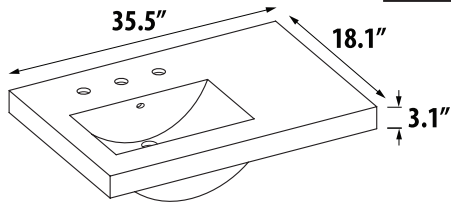

2. CHOOSE COLOR:

1. CHOOSE CODE:	Group 1	Group 2	Group 3	Group 4	Group 5	
			Black Wood (Matte) Golden Wheat (Matte) Pickled Oak (Matte)	White Gloss	Timber Gloss	Greyline Gloss Black Gloss

VANITY (23" H) + bottom frame & 10" metal legs						
D3K35-02C FOR KIRA 36 (CENTER)		$1,940	$2,000	$2,136	$2,198	35" (W) x 18" (D)
D3K35-02L FOR KIRA 36 (LEFT)		$1,940	$2,000	$2,136	$2,198	35" (W) x 18" (D)
D3K35-02R FOR KIRA 36 (RIGHT)		$1,940	$2,000	$2,136	$2,198	35" (W) x 18" (D)

KIRA 36 LEFT