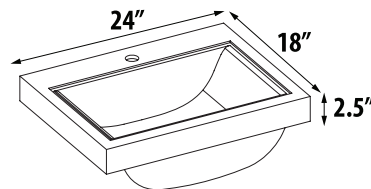

WITH 3" HEADER
AND 10" FRAME

DAYTONA-3 COLLECTION

DAYTONA 21" – 35" 2 DRAWERS (02)

2. CHOOSE COLOR:

1. CHOOSE CODE:	Group 1	Group 2	Group 3	Group 4	Group 5	
			Black Wood (Matte) Golden Wheat (Matte) Pickled Oak (Matte)	White Gloss	Timber Gloss	Greyline Gloss Black Gloss

VANITY (23" H) + bottom frame & 10" metal legs						
D3K35-02C FOR KIRA 36 (CENTER)		$1,940	$2,000	$2,136	$2,198	35" (W) x 18" (D)
D3K35-02L FOR KIRA 36 (LEFT)		$1,940	$2,000	$2,136	$2,198	35" (W) x 18" (D)
D3K35-02R FOR KIRA 36 (RIGHT)		$1,940	$2,000	$2,136	$2,198	35" (W) x 18" (D)

VENICE 24

CONTEMPORARY VANITIES