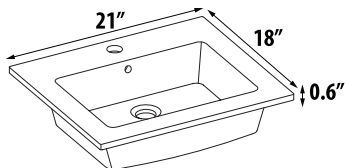

WITH 3" HEADER
AND 10" FRAME

DAYTONA-3 COLLECTION

DAYTONA 21" – 35" 2 DRAWERS (02)

2. CHOOSE COLOR:

1. CHOOSE CODE:	Group 1	Group 2	Group 3	Group 4	Group 5	
			Black Wood (Matte) Golden Wheat (Matte) Pickled Oak (Matte)	White Gloss	Timber Gloss	Greyline Gloss Black Gloss

VANITY (23" H) + bottom frame & 10" metal legs						
D3K35-02C FOR KIRA 36 (CENTER)		$1,940	$2,000	$2,136	$2,198	35" (W) x 18" (D)
D3K35-02L FOR KIRA 36 (LEFT)		$1,940	$2,000	$2,136	$2,198	35" (W) x 18" (D)
D3K35-02R FOR KIRA 36 (RIGHT)		$1,940	$2,000	$2,136	$2,198	35" (W) x 18" (D)

LAGUNA 21

CONTEMPORARY VANITIES