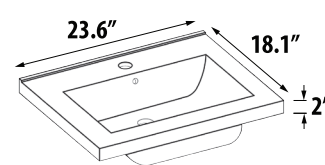

FIORELLA 24