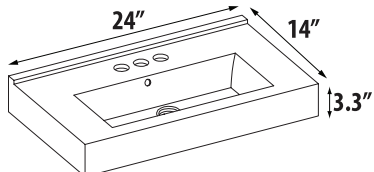

WITH 3" HEADER
AND 10" FRAME

DAYTONA-3 COLLECTION

DAYTONA 21" – 35" 2 DRAWERS (02)

2. CHOOSE COLOR:

1. CHOOSE CODE:	Group 1	Group 2	Group 3	Group 4	Group 5	
			Black Wood (Matte) Golden Wheat (Matte) Pickled Oak (Matte)	White Gloss	Timber Gloss	Greyline Gloss Black Gloss

VANITY (23" H) + bottom frame & 10" metal legs						
D3K35-02C FOR KIRA 36 (CENTER)		$1,940	$2,000	$2,136	$2,198	35" (W) x 18" (D)
D3K35-02L FOR KIRA 36 (LEFT)		$1,940	$2,000	$2,136	$2,198	35" (W) x 18" (D)
D3K35-02R FOR KIRA 36 (RIGHT)		$1,940	$2,000	$2,136	$2,198	35" (W) x 18" (D)

VILLA 24

CONTEMPORARY VANITIES