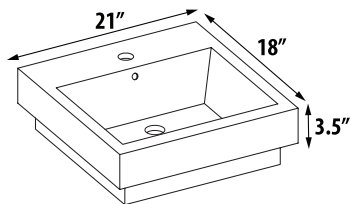

WITH 3" HEADER
AND 10" FRAME

DAYTONA-3 COLLECTION

DAYTONA 21" – 35" 2 DRAWERS (02)

2. CHOOSE COLOR:

1. CHOOSE CODE:	Group 1	Group 2	Group 3	Group 4	Group 5	
			Black Wood (Matte) Golden Wheat (Matte) Pickled Oak (Matte)	White Gloss	Timber Gloss	Greyline Gloss Black Gloss

VANITY (23" H) + bottom frame & 10" metal legs						
D3K35-02C FOR KIRA 36 (CENTER)		$1,940	$2,000	$2,136	$2,198	35" (W) x 18" (D)
D3K35-02L FOR KIRA 36 (LEFT)		$1,940	$2,000	$2,136	$2,198	35" (W) x 18" (D)
D3K35-02R FOR KIRA 36 (RIGHT)		$1,940	$2,000	$2,136	$2,198	35" (W) x 18" (D)

MILANO 21

CONTEMPORARY VANITIES