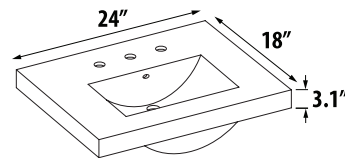

WITH 3" HEADER
AND 10" FRAME

DAYTONA-3 COLLECTION

DAYTONA 21" – 35" 2 DRAWERS (02)

2. CHOOSE COLOR:

1. CHOOSE CODE:	Group 1	Group 2	Group 3	Group 4	Group 5	
			Black Wood (Matte) Golden Wheat (Matte) Pickled Oak (Matte)	White Gloss	Timber Gloss	Greyline Gloss Black Gloss

VANITY (23" H) + bottom frame & 10" metal legs						
D3K35-02C FOR KIRA 36 (CENTER)		$1,940	$2,000	$2,136	$2,198	35" (W) x 18" (D)
D3K35-02L FOR KIRA 36 (LEFT)		$1,940	$2,000	$2,136	$2,198	35" (W) x 18" (D)
D3K35-02R FOR KIRA 36 (RIGHT)		$1,940	$2,000	$2,136	$2,198	35" (W) x 18" (D)

KIRA 24

CONTEMPORARY VANITIES