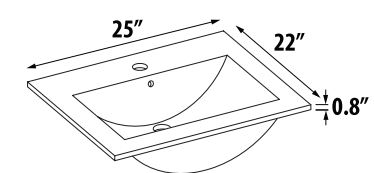

BARCELONA 25