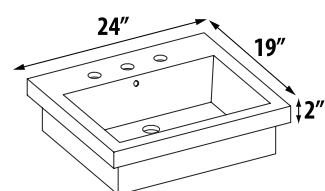

WITH 3" HEADER
AND 10" FRAME

DAYTONA-3 COLLECTION

DAYTONA 21" – 35" 2 DRAWERS (02)

2. CHOOSE COLOR:

1. CHOOSE CODE:	Group 1	Group 2	Group 3	Group 4	Group 5	
			Black Wood (Matte) Golden Wheat (Matte) Pickled Oak (Matte)	White Gloss	Timber Gloss	Greyline Gloss Black Gloss

VANITY (23" H) + bottom frame & 10" metal legs						
D3K35-02C FOR KIRA 36 (CENTER)		$1,940	$2,000	$2,136	$2,198	35" (W) x 18" (D)
D3K35-02L FOR KIRA 36 (LEFT)		$1,940	$2,000	$2,136	$2,198	35" (W) x 18" (D)
D3K35-02R FOR KIRA 36 (RIGHT)		$1,940	$2,000	$2,136	$2,198	35" (W) x 18" (D)

TRIBECA 24

CONTEMPORARY VANITIES