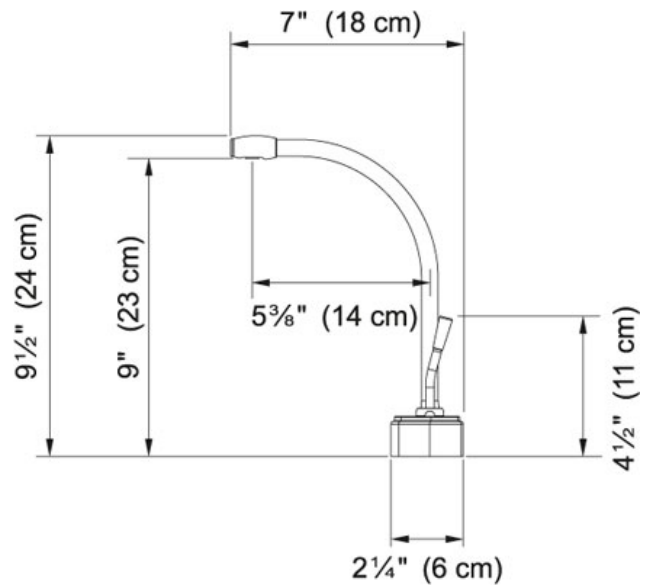

# SPECIFICATION SHEET

PRODUCT FAMILY: Point of Use and Filtration FINISH: Satin Nickel SERIES: COLD WATER ONLY MODEL: DW9080

## Product Information

<b>FUN#</b>	120.0296.751
<b>US Part Number</b>	DW9080
	Cold Water Dispenser

**Suggested Products**

133.0171.120

133.0204.098