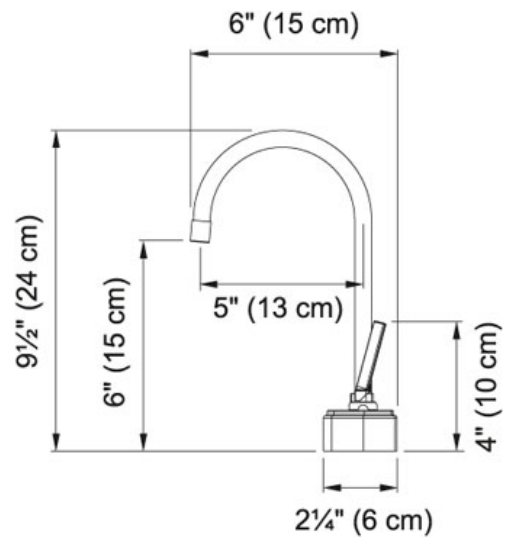

# SPECIFICATION SHEET

PRODUCT FAMILY: Point of Use and Filtration FINISH: Polished Chrome SERIES: COLD WATER ONLY MODEL: DW8000

## Product Information

<b>FUN#</b>	120.0278.119
<b>US Part Number</b>	DW8000
	Cold Water Dispenser

**Suggested Products**

133.0171.120

133.0204.098