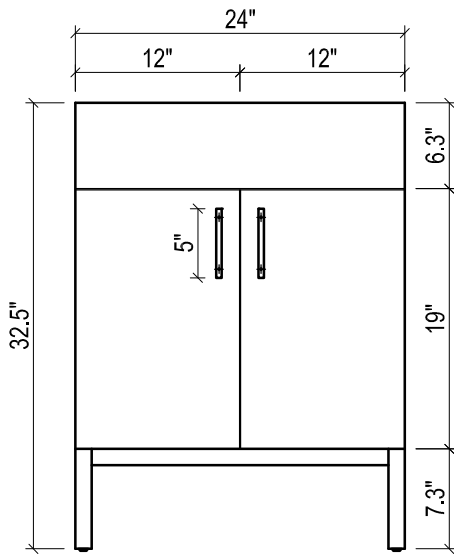

## DAYTONA FOR STONE TOP

- WALL HUNG option is also available for this model. Vanity height without legs is 25.3".
- Quality metal BLUM (or BLUM equivalent) soft-closing hinges and/or drawer hardware are included.
- Matching standard stone countertop: 25" x 22 1/4". We offer GRANITE, MARBLE or QUARTZ stones in various models, thicknesses and cut-outs.

FRONT VIEW

SIDE VIEW

TOP VIEW

BACK VIEW