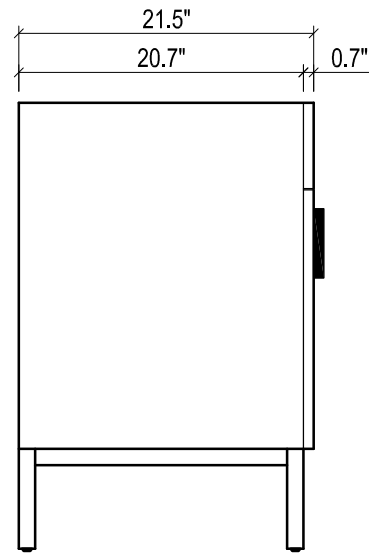

## DAYTONA FOR STONE TOP

- WALL HUNG option is also available for this model. Vanity height without legs is 25.3".
- Quality metal BLUM (or BLUM equivalent) soft-closing hinges and/or drawer hardware are included.
- Matching standard stone countertop: 25" x 22 1/4". We offer GRANITE, MARBLE or QUARTZ stones in various models, thicknesses and cut-outs.

FRONT VIEW

SIDE VIEW

TOP VIEW

BACK VIEW