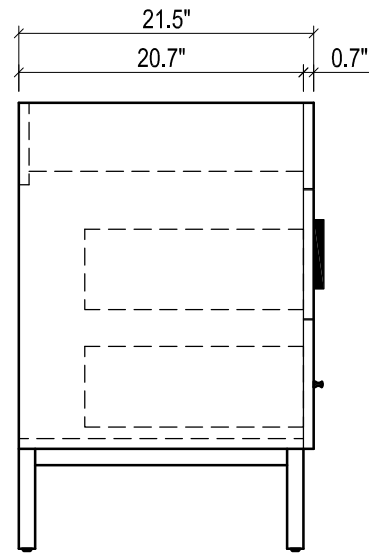

DAYTONA FOR STONE TOP

- WALL HUNG option is also available for this model. Vanity height without legs is 25.3".
- Quality metal BLUM (or BLUM equivalent) soft-closing hinges and/or drawer hardware are included.
- Matching standard stone countertop: 25" x 22 1/4". We offer GRANITE, MARBLE or QUARTZ stones in various models, thicknesses and cut-outs.
- Drawers can be placed on Right or Left sides.

FRONT VIEW

SIDE VIEW

TOP VIEW

BACK VIEW