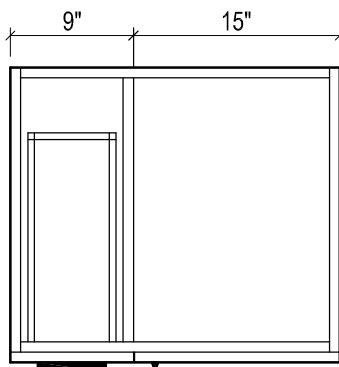

DAYTONA FOR STONE TOP

- WALL HUNG option is also available for this model. Vanity height without legs is 25.3".
- Quality metal BLUM (or BLUM equivalent) soft-closing hinges and/or drawer hardware are included.
- Matching standard stone countertop: 25" x 22 1/4". We offer GRANITE, MARBLE or QUARTZ stones in various models, thicknesses and cut-outs.
- Drawers can be placed on Right or Left sides.

FRONT VIEW

SIDE VIEW

TOP VIEW

BACK VIEW