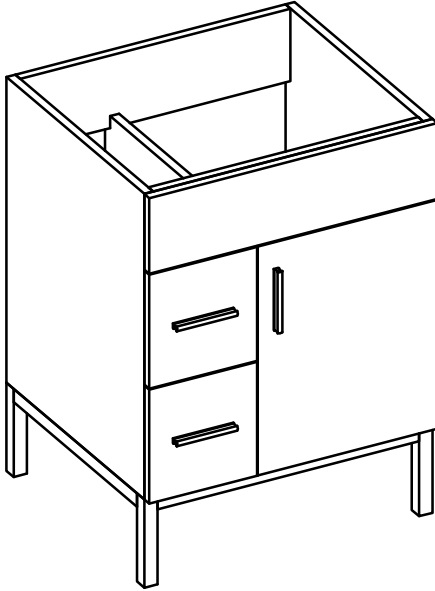

DAYTONA FOR STONE TOP

- WALL HUNG option is also available for this model. Vanity height without legs is 25.3".
- Quality metal BLUM (or BLUM equivalent) soft-closing hinges and/or drawer hardware are included.
- Matching standard stone countertop: 25" x 22 1/4". We offer GRANITE, MARBLE or QUARTZ stones in various models, thicknesses and cut-outs.
- Drawers can be placed on Right or Left sides.

FRONT VIEW

SIDE VIEW

TOP VIEW

BACK VIEW