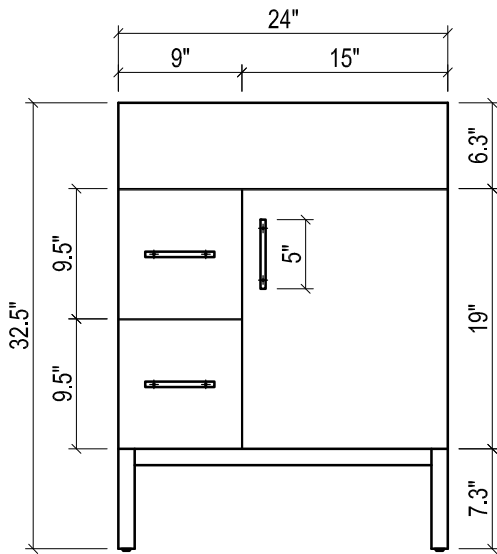

DAYTONA FOR STONE TOP

- WALL HUNG option is also available for this model. Vanity height without legs is 25.3".
- Quality metal BLUM (or BLUM equivalent) soft-closing hinges and/or drawer hardware are included.
- Matching standard stone countertop: 25" x 22 1/4". We offer GRANITE, MARBLE or QUARTZ stones in various models, thicknesses and cut-outs.
- Drawers can be placed on Right or Left sides.

FRONT VIEW

SIDE VIEW

TOP VIEW

BACK VIEW