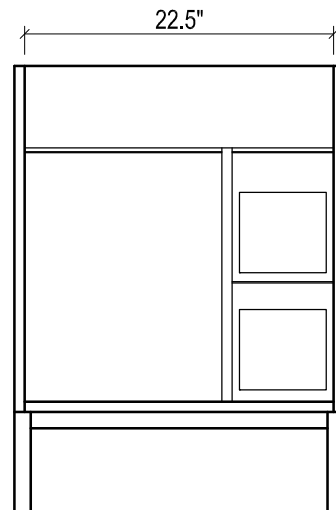

DAYTONA FOR STONE TOP

- WALL HUNG option is also available for this model. Vanity height without legs is 25.3".
- Quality metal BLUM (or BLUM equivalent) soft-closing hinges and/or drawer hardware are included.
- Matching standard stone countertop: 25" x 22 1/4". We offer GRANITE, MARBLE or QUARTZ stones in various models, thicknesses and cut-outs.
- Drawers can be placed on Right or Left sides.

FRONT VIEW

SIDE VIEW

TOP VIEW

BACK VIEW