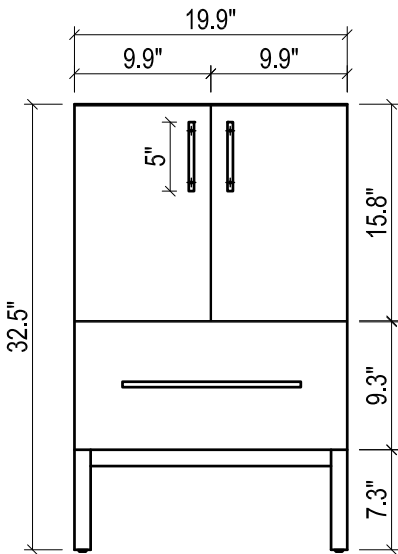

DAYTONA FOR LAGUNA

- WALL HUNG option is also available for this model.
Vanity height without legs is 25.2".
- Quality metal BLUM (or BLUM equivalent) soft-closing hinges and/or drawer hardware are included.

- WALL HUNG option is also available for this model.
Vanity height without legs is 25.2".
- Quality metal BLUM (or BLUM equivalent) soft-closing hinges and/or drawer hardware are included.

MILANO CERAMIC SINK

FRONT VIEW

SIDE VIEW

BACK VIEW

TOP VIEW

FRONT VIEW

BACK VIEW