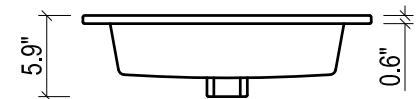

FRONT VIEW

SIDE VIEW

BACK VIEW

LAGUNA CERAMIC SINK

TOP VIEW

FRONT VIEW

SIDE VIEW

DAYTONA FOR MILANO

- WALL HUNG option is also available for this model.
Vanity height without legs is 25.2".
- Quality metal BLUM (or BLUM equivalent) soft-closing hinges and/or drawer hardware are included.

MILANO CERAMIC SINK