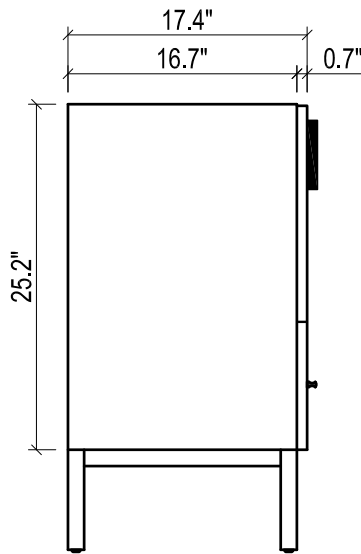

DAYTONA FOR LAGUNA

- WALL HUNG option is also available for this model.
Vanity height without legs is 25.2".
- Quality metal BLUM (or BLUM equivalent) soft-closing hinges and/or drawer hardware are included.

FRONT VIEW

SIDE VIEW

BACK VIEW

LAGUNA CERAMIC SINK

TOP VIEW

FRONT VIEW

SIDE VIEW

DAYTONA FOR MILANO

- WALL HUNG option is also available for this model.
Vanity height without legs is 25.2".
- Quality metal BLUM (or BLUM equivalent) soft-closing hinges and/or drawer hardware are included.

MILANO CERAMIC SINK

FRONT VIEW

SIDE VIEW

BACK VIEW

TOP VIEW

FRONT VIEW

BACK VIEW