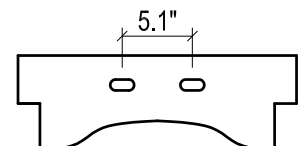

- WALL HUNG option is also available for this model.
Vanity height without legs is 25.2".
- Quality metal BLUM (or BLUM equivalent) soft-closing hinges and/or drawer hardware are included.

MILANO CERAMIC SINK

FRONT VIEW

SIDE VIEW

BACK VIEW

TOP VIEW

FRONT VIEW

BACK VIEW