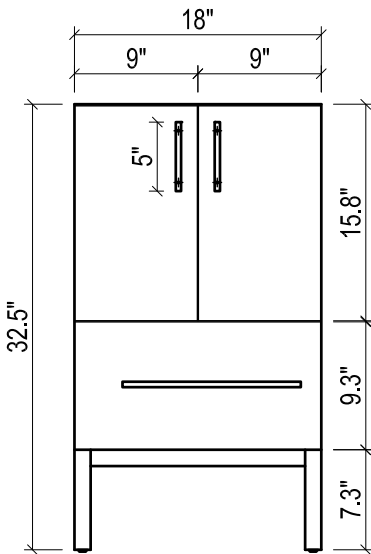

DAYTONA FOR LAGUNA

- WALL HUNG option is also available for this model.
Vanity height without legs is 25.2".
- Quality metal BLUM (or BLUM equivalent) soft-closing hinges and/or drawer hardware are included.

FRONT VIEW

SIDE VIEW

BACK VIEW

LAGUNA CERAMIC SINK

TOP VIEW

FRONT VIEW

SIDE VIEW

DAYTONA FOR MILANO

- WALL HUNG option is also available for this model.
Vanity height without legs is 25.2".
- Quality metal BLUM (or BLUM equivalent) soft-closing hinges and/or drawer hardware are included.

MILANO CERAMIC SINK

FRONT VIEW

SIDE VIEW

BACK VIEW

TOP VIEW

FRONT VIEW

BACK VIEW