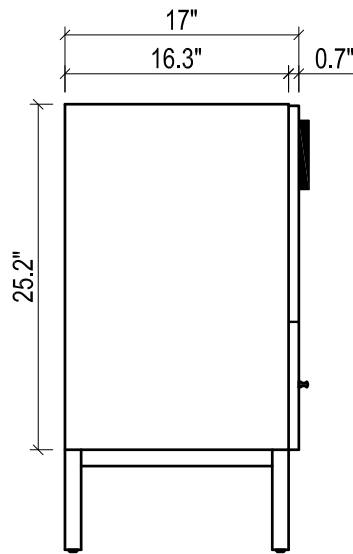

DAYTONA FOR LAGUNA

- WALL HUNG option is also available for this model.
Vanity height without legs is 25.2".
- Quality metal BLUM (or BLUM equivalent) soft-closing hinges and/or drawer hardware are included.

FRONT VIEW

SIDE VIEW

BACK VIEW

LAGUNA CERAMIC SINK

TOP VIEW

FRONT VIEW

SIDE VIEW

DAYTONA FOR MILANO

- WALL HUNG option is also available for this model.
Vanity height without legs is 25.2".
- Quality metal BLUM (or BLUM equivalent) soft-closing hinges and/or drawer hardware are included.

MILANO CERAMIC SINK

FRONT VIEW

SIDE VIEW

BACK VIEW

TOP VIEW

FRONT VIEW

BACK VIEW