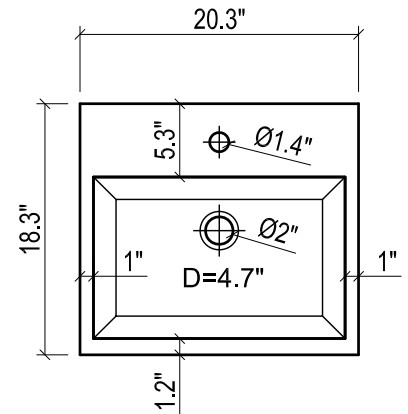

DAYTONA FOR LAGUNA

- WALL HUNG option is also available for this model.
Vanity height without legs is 25.2".
- Quality metal BLUM (or BLUM equivalent) soft-closing hinges and/or drawer hardware are included.

- WALL HUNG option is also available for this model.
Vanity height without legs is 25.2".
- Quality metal BLUM (or BLUM equivalent) soft-closing hinges and/or drawer hardware are included.

MILANO CERAMIC SINK

FRONT VIEW

SIDE VIEW

BACK VIEW

TOP VIEW

FRONT VIEW

BACK VIEW