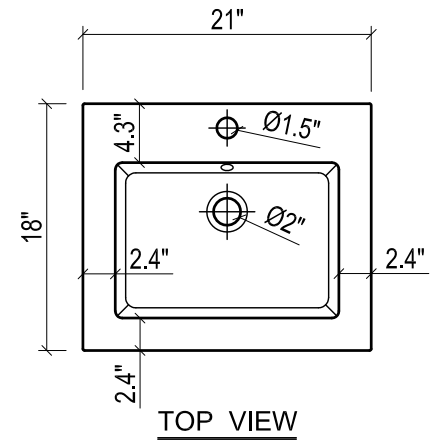

DAYTONA FOR LAGUNA

- WALL HUNG option is also available for this model.
Vanity height without legs is 25.2".
- Quality metal BLUM (or BLUM equivalent) soft-closing hinges and/or drawer hardware are included.

FRONT VIEW

SIDE VIEW

BACK VIEW

LAGUNA CERAMIC SINK

TOP VIEW

FRONT VIEW

SIDE VIEW

DAYTONA FOR MILANO

- WALL HUNG option is also available for this model.
Vanity height without legs is 25.2".
- Quality metal BLUM (or BLUM equivalent) soft-closing hinges and/or drawer hardware are included.

MILANO CERAMIC SINK

FRONT VIEW

SIDE VIEW

BACK VIEW

TOP VIEW

FRONT VIEW

BACK VIEW