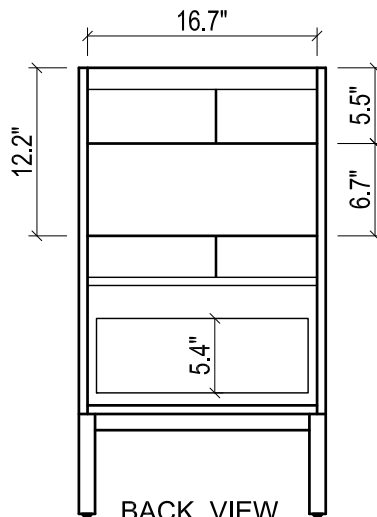

DAYTONA FOR LAGUNA

- WALL HUNG option is also available for this model.
Vanity height without legs is 25.2".
- Quality metal BLUM (or BLUM equivalent) soft-closing hinges and/or drawer hardware are included.

- WALL HUNG option is also available for this model.
Vanity height without legs is 25.2".
- Quality metal BLUM (or BLUM equivalent) soft-closing hinges and/or drawer hardware are included.

MILANO CERAMIC SINK

FRONT VIEW

SIDE VIEW

BACK VIEW

TOP VIEW

FRONT VIEW

BACK VIEW