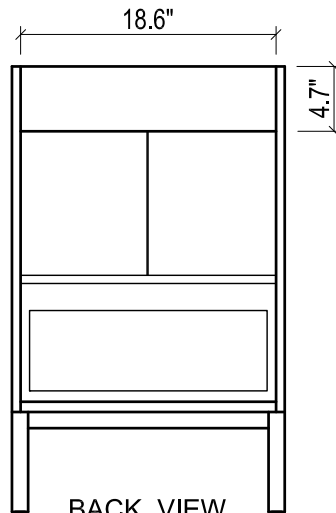

DAYTONA FOR LAGUNA

- WALL HUNG option is also available for this model.
Vanity height without legs is 25.2".
- Quality metal BLUM (or BLUM equivalent) soft-closing hinges and/or drawer hardware are included.

FRONT VIEW

SIDE VIEW

BACK VIEW

LAGUNA CERAMIC SINK

TOP VIEW

FRONT VIEW

SIDE VIEW

DAYTONA FOR MILANO

- WALL HUNG option is also available for this model.
Vanity height without legs is 25.2".
- Quality metal BLUM (or BLUM equivalent) soft-closing hinges and/or drawer hardware are included.

MILANO CERAMIC SINK

FRONT VIEW

SIDE VIEW

BACK VIEW

TOP VIEW

FRONT VIEW

BACK VIEW