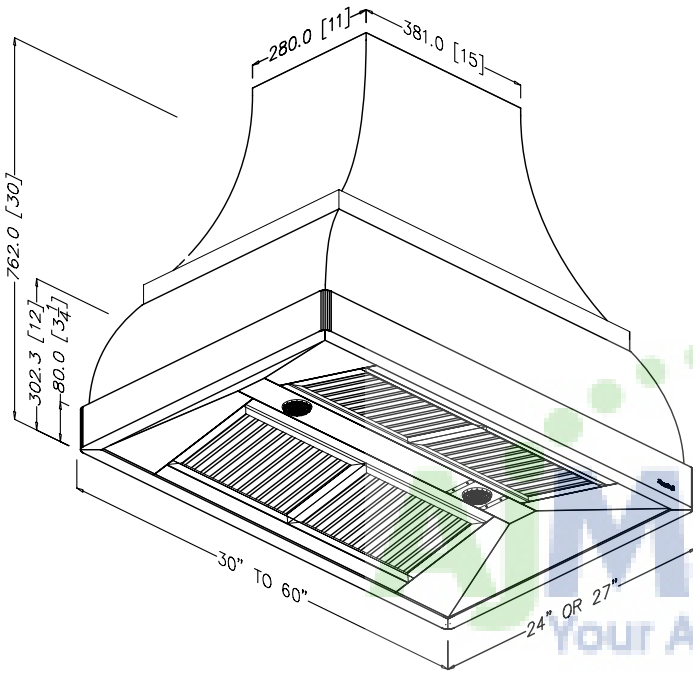

RangeCraft

RANGE HOODS MADE TO ORDER
PHONE 1 (201) 791 0440 FAX 1 (201) 791 4494

Please confirm all measurements and finishing information.

Comments:

Signature:

Date: / /

CM BAROQUE

ISO VIEW

FRONT VIEW

800-570-3355

SIDE VIEW

TOP VIEW