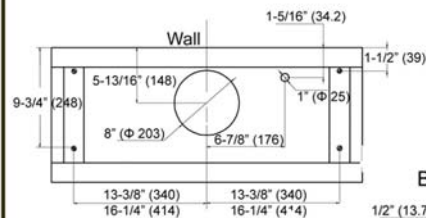

BOTTOM VIEW

BOTTOM VIEW