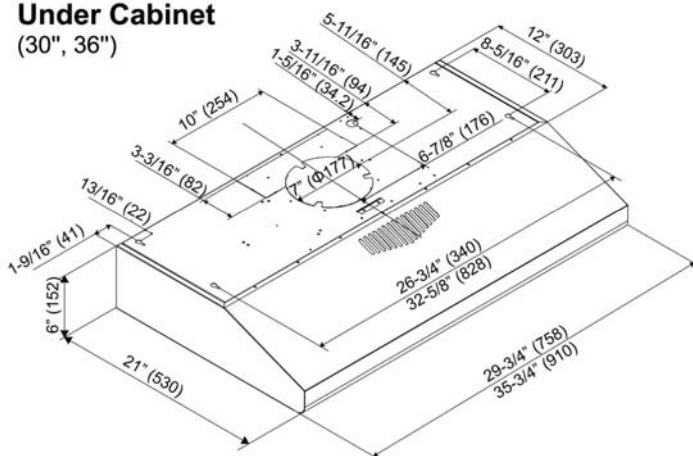

### With Mechanical Push Button

**With Glass Parametric Panel**  
Model No: CH3030PDS-GPL (30")  
CH3036PDS-GPL (36")  
**With Stainless Steel Parametric Panel**  
Model No: CH3030PDS-SPL (30")  
CH3036PDS-SPL (36")

### With Rotary Control

**With Glass Parametric Panel**  
Model No: CH3030RDS-GPL (30")  
CH3036RDS-GPL (36")  
**With Stainless Steel Parametric Panel**  
Model No: CH3030RDS-SPL (30")  
CH3036RDS-SPL (36")

### Under Cabinet (30", 36")

Information subject to change without notice.

Measurement in inches (mm). Inches are converted from millimeter and are estimated.