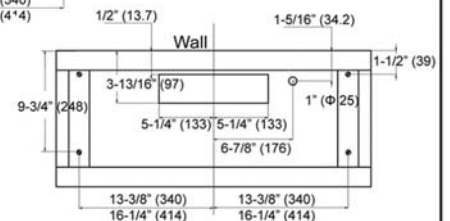

Front of Hood

Front of Hood