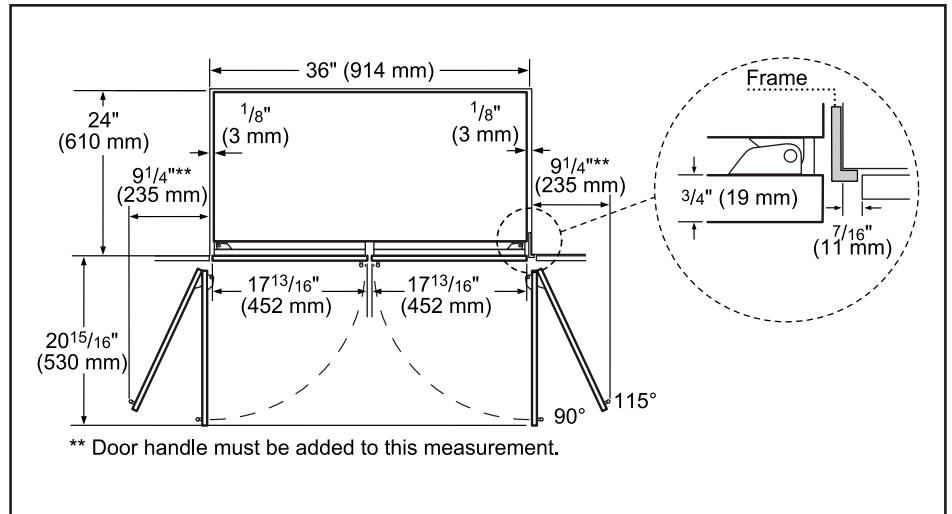

36" Built-In Custom Panel French Door

Benchmark™ Series – Custom Panel B36IT800NP

Installation Details

For help and assistance with Bosch accessories please visit: www.bosch-eshop.com/eshop/bosch/us or call 1-800-944-2904 Mon-Fri 5am to 6pm PST Sat 6am to 3pm PST

Notes: All height, width and depth dimensions are shown in inches. Please refer to installation instructions prior to making cutout. BSH reserves the absolute and unrestricted right to change product materials and specifications, at any time, without notice. Consult the product's installation instructions for final dimensional data and other details. Applicable product warranty can be found in accompanying product literature or you may contact your account manager for further details.

Warranties: Bosch warrants that the Product is free from defects in materials and workmanship for a period of three hundred and sixty-five (365) days from the date of purchase. The foregoing timeline begins to run upon the date of purchase, and shall not be stalled, tolled, extended, or suspended, for any reason whatsoever. This Product is also warranted to be free from cosmetic defects in material and workmanship (such as scratches of stainless steel, paint/porcelain blemishes, chip, dents, or other damage to the finish of the Product, for a period of thirty (30) days from the date of purchase or closing date for new construction. This cosmetic warranty excludes slight color variations due to inherent differences in painted and porcelain parts, as well as differences caused by kitchen lighting, product location, or other similar factors. This cosmetic warranty specifically excludes any display, floor, "As Is", or "B" stock appliances.

For more information on our entire line of products, go to www.bosch-home.com/us or call 1-800-944-2904

© BSH Home Appliances Corporation. All rights reserved. Bosch is a registered trademark of Robert Bosch GmbH.