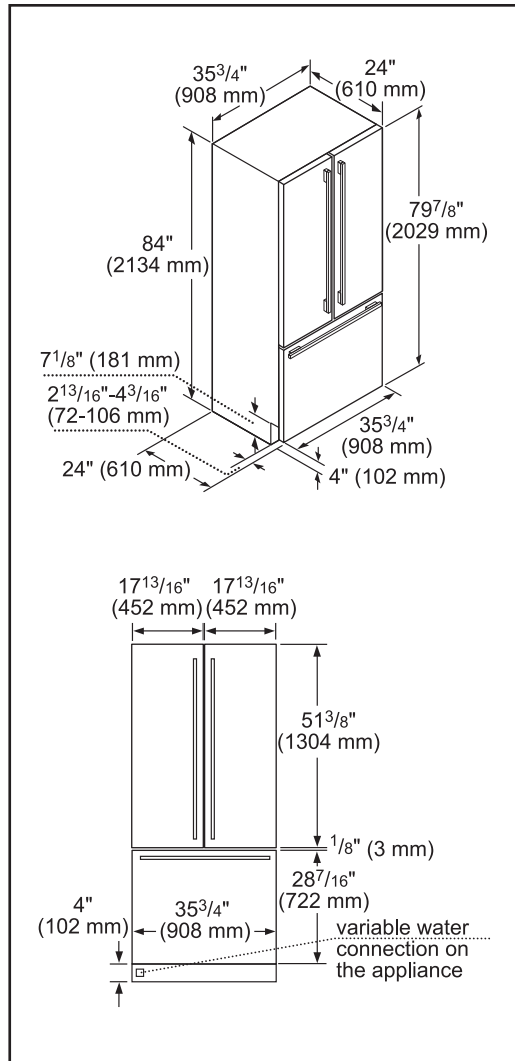

36" Built-In Custom Panel French Door

Benchmark™ Series – Custom Panel B36IT800NP

Installation Details

For help and assistance with Bosch accessories please visit: www.bosch-eshop.com/eshop/bosch/us or call 1-800-944-2904 Mon-Fri 5am to 6pm PST Sat 6am to 3pm PST

Notes: All height, width and depth dimensions are shown in inches. Please refer to installation instructions prior to making cutout. BSH reserves the absolute and unrestricted right to change product materials and specifications, at any time, without notice. Consult the product's installation instructions for final dimensional data and other details. Applicable product warranty can be found in accompanying product literature or you may contact your account manager for further details.

Warranties: Bosch warrants that the Product is free from defects in materials and workmanship for a period of three hundred and sixty-five (365) days from the date of purchase. The foregoing timeline begins to run upon the date of purchase, and shall not be stalled, tolled, extended, or suspended, for any reason whatsoever. This Product is also warranted to be free from cosmetic defects in material and workmanship (such as scratches of stainless steel, paint/porcelain blemishes, chip, dents, or other damage to the finish of the Product, for a period of thirty (30) days from the date of purchase or closing date for new construction. This cosmetic warranty excludes slight color variations due to inherent differences in painted and porcelain parts, as well as differences caused by kitchen lighting, product location, or other similar factors. This cosmetic warranty specifically excludes any display, floor, "As Is", or "B" stock appliances.

For more information on our entire line of products, go to www.bosch-home.com/us or call 1-800-944-2904

© BSH Home Appliances Corporation. All rights reserved. Bosch is a registered trademark of Robert Bosch GmbH.