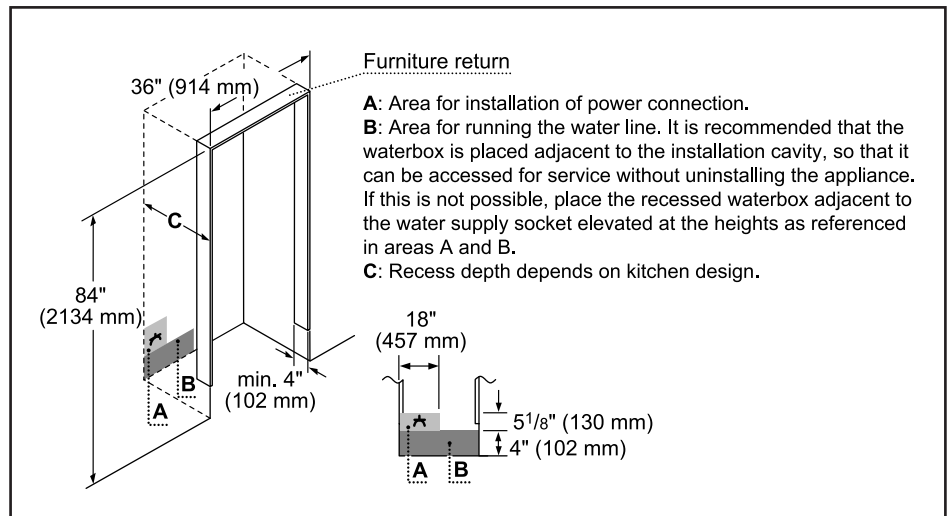

36" Built-In Custom Panel French Door

Benchmark™ Series – Custom Panel B36IT800NP

Installation Details

For help and assistance with Bosch accessories please visit: www.bosch-eshop.com/eshop/bosch/us or call 1-800-944-2904 Mon-Fri 5am to 6pm PST Sat 6am to 3pm PST

Notes: All height, width and depth dimensions are shown in inches. Please refer to installation instructions prior to making cutout. BSH reserves the absolute and unrestricted right to change product materials and specifications, at any time, without notice. Consult the product's installation instructions for final dimensional data and other details. Applicable product warranty can be found in accompanying product literature or you may contact your account manager for further details.

Warranties: Bosch warrants that the Product is free from defects in materials and workmanship for a period of three hundred and sixty-five (365) days from the date of purchase. The foregoing timeline begins to run upon the date of purchase, and shall not be stalled, tolled, extended, or suspended, for any reason whatsoever. This Product is also warranted to be free from cosmetic defects in material and workmanship (such as scratches of stainless steel, paint/porcelain blemishes, chip, dents, or other damage to the finish of the Product, for a period of thirty (30) days from the date of purchase or closing date for new construction. This cosmetic warranty excludes slight color variations due to inherent differences in painted and porcelain parts, as well as differences caused by kitchen lighting, product location, or other similar factors. This cosmetic warranty specifically excludes any display, floor, "As Is", or "B" stock appliances.

For more information on our entire line of products, go to www.bosch-home.com/us or call 1-800-944-2904

© BSH Home Appliances Corporation. All rights reserved. Bosch is a registered trademark of Robert Bosch GmbH.