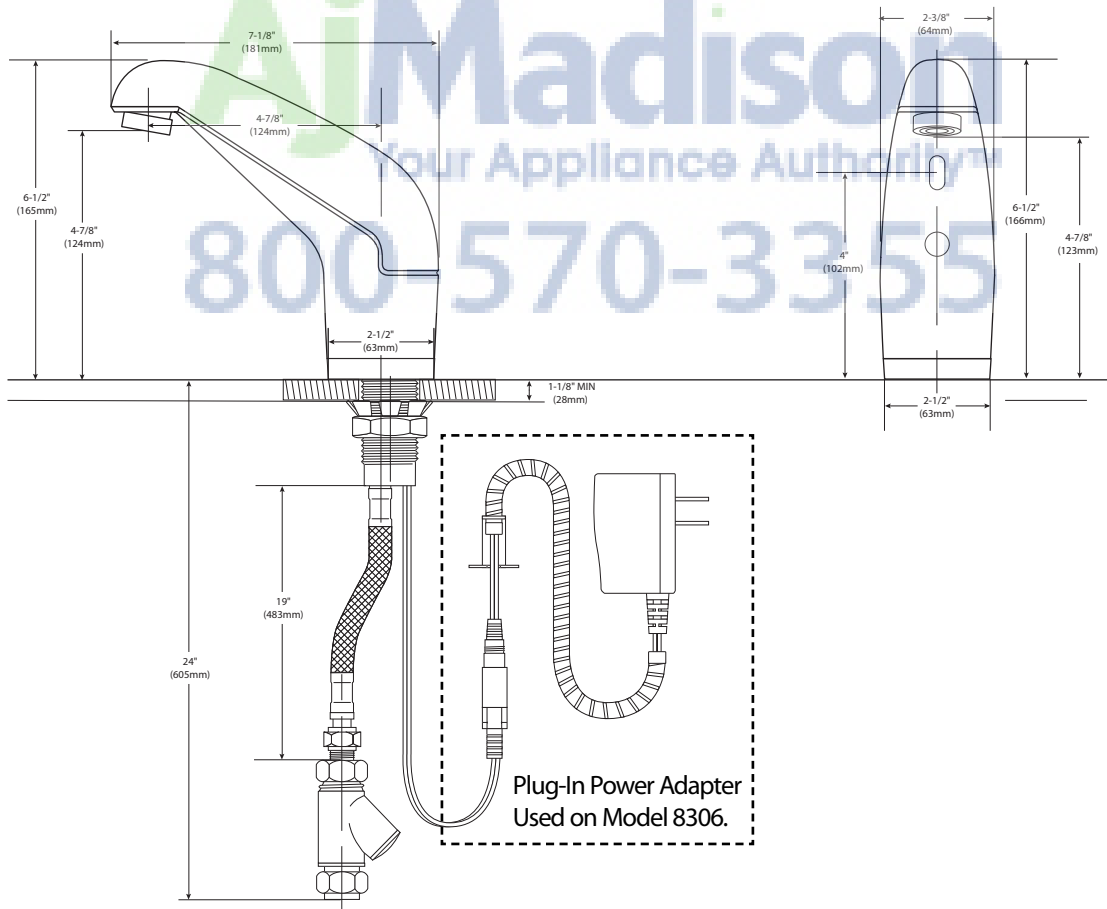

DESCRIPTION

- Metal construction with chrome plated finish
- 2 piece clamshell design
- Modern styling
- Single mount
- Vandal resistant
- Flexible stainless steel supply tube

OPERATION

- Self-adapting distant adjustment
- 30 second time-out feature
- Low battery indicator light
- Battery 4(AA) or AC powered
- Average battery life 350,000 cycles
- In-line filter included

FLOW

- Vandal resistant 0.5 gpm (1.9 L/min) aerator

STANDARDS

- Third party certified to meet CSA B-125.1, ASME A112.18.1, ICC A117.1 and all applicable requirements referenced therein

WARRANTY

- Warranted for 5 years against material or manufacturer defects

Non-Mixing Electronic Faucet

Models: 8305 (Battery)
8306 (AC)

NOTE: DESIGNED TO BE INSTALLED THROUGH ONE HOLE 1-1/4" MIN. DIA.

CRITICAL DIMENSIONS

(DO NOT SCALE)