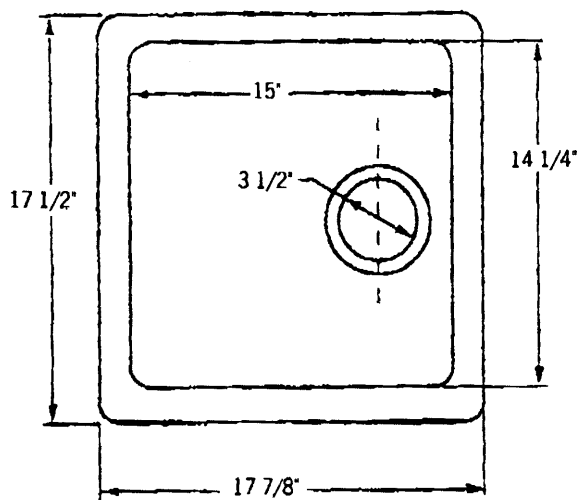

Consult your local ROHL showroom for additional information and specifications. For complete warranty details and a list of showrooms, go to www.rohlhome.com.