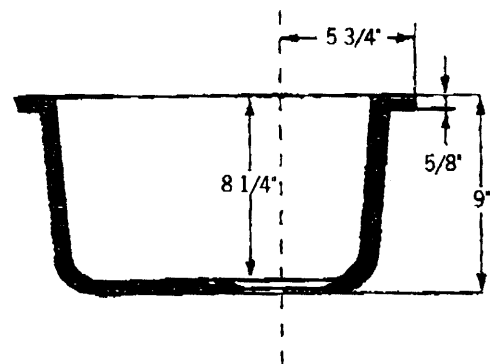

Consult your local ROHL showroom for additional information and specifications. For complete warranty details and a list of showrooms, go to www.rohlhome.com.