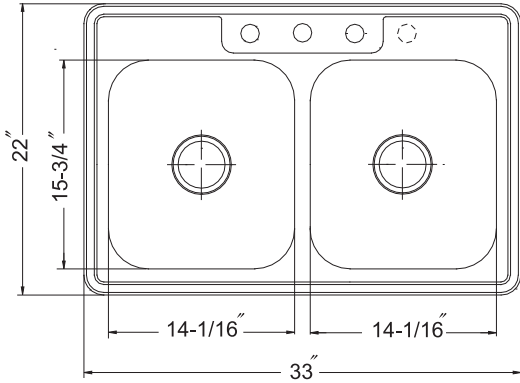

**GLOWTONE SERIES**

**Topmount 50/50 Double Bowl**

**Model 3322-9BS3** 3 holes

**3322-9BS4** 4 holes

3322-9BS

**FEATURES**

- Premium grade T-304 stainless steel
- 9" depth • 18 gauge • 3 or 4 holes
- StoneGuard™ undercoating over Super-Silencer pad
- Lustrous satin with highlighted rim
- Fits 36" sink base
- 3-1/2" drain opening
- Supplied with fasteners and instructions
- Complies with ASME A112.19.3-2000, UPC®
- Lifetime Limited Warranty

ASME A112.19.3-2000

**OPTIONAL ACCESSORIES**

Bottom Grid: BG-3100

Cutting Board : CB-3100

Rinsing Basket : RB-3100

Strainer: 190-9180

OVERALL DIMENSIONS	EACH BOWL	CUTOUT SIZE	PACKAGING*	WEIGHT*
33" x 22"	14-1/16" x 15-3/4"	32-1/4" x 21-1/4"	1/16/20pcs.	20/350/380 lbs.

\*Standard packaging: Single boxed /Pallet of single boxed/Pallet of bulk pack.  
All dimensions are in inches. Specifications subject to change without notice.

Project/Job name \_\_\_\_\_

Architect/Engineer \_\_\_\_\_