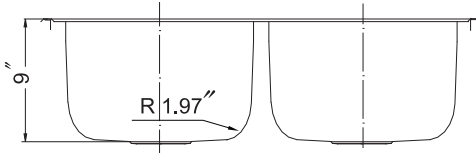

**GLOWTONE SERIES**

**Topmount 50/50 Double Bowl**

**Model 3322-9BS3** 3 holes

**3322-9BS4** 4 holes

3322-9BS

**FEATURES**

- Premium grade T-304 stainless steel
- 9" depth • 18 gauge • 3 or 4 holes
- StoneGuard™ undercoating over Super-Silencer pad
- Lustrous satin with highlighted rim
- Fits 36" sink base
- 3-1/2" drain opening
- Supplied with fasteners and instructions
- Complies with ASME A112.19.3-2000, UPC®
- Lifetime Limited Warranty

ASME A112.19.3-2000

**OPTIONAL ACCESSORIES**

Bottom Grid: BG-3100

Cutting Board : CB-3100

Rinsing Basket : RB-3100

Strainer: 190-9180

OVERALL DIMENSIONS	EACH BOWL	CUTOUT SIZE	PACKAGING*	WEIGHT*
33" x 22"	14-1/16" x 15-3/4"	32-1/4" x 21-1/4"	1/16/20pcs.	20/350/380 lbs.