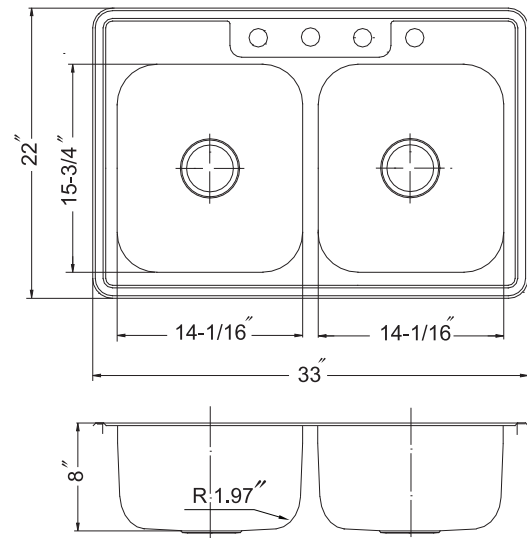

GLOWTONE REFLECTION SERIES

Topmount 50/50 Double Bowl Model 3322-8MF

3322-8MF

FEATURES

- Premium grade T-304 stainless steel
- 8" depth • 20 gauge • 4 holes
- Super-Silencer pad
- Mirror finished ledge & satin bowl
- Fits 36" sink base
- 3-1/2" drain opening
- Supplied with fasteners and instructions
- Complies with ASME A112.19.3-2000, UPC®
- Lifetime Limited Warranty

ASME A112.19.3-2000

OPTIONAL ACCESSORIES

Bottom Grid: BG-3100

Cutting Board : CB-3100

Rinsing Basket : RB-3100

Strainer: 190-9180

OVERALL DIMENSIONS	EACH BOWL	CUTOUT SIZE	PACKAGING*	WEIGHT*
33" x 22"	14-1/16" x 15-3/4"	32-1/4" x 21-1/4"	1/16/36 pcs.	17/310/480 lbs.

*Standard packaging: Single boxed /Pallet of single boxed/Pallet of bulk pack.
All dimensions are in inches. Specifications subject to change without notice.

Project/Job name _____

Architect/Engineer _____