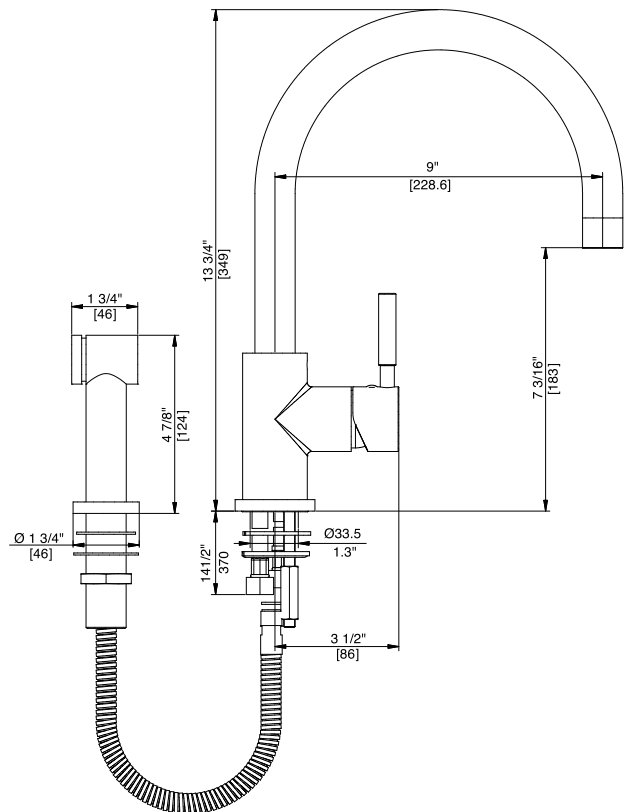

FEATURED MODEL

157-132-CR BLANCOMERIDIAN™ Single Lever with side spray in Polished Chrome

ADDITIONAL MODELS

157-132-ST Stainless (Satin Nickel)

FEATURES

- Solid brass body
- Ceramic disc cartridge
- Color coded hot & cold supply lines
- Reversible mounting hardware adapts to thick or thin mounting surfaces
- 2.2 G.P.M. flow rate
- Installation in a 1-3/8" hole, side spray in 1-3/8" hole

PRODUCT SPECIFICATION

Kitchen faucet to include single lever handle with solid brass body, ceramic disc cartridge and side spray. Faucet dimensions to be as follows: Reach: 9"; Spout Height: 7-3/16". Hot and cold supply lines to be color coded. Reversible mounting hardware to adapt to thick or thin mounting surfaces. Kitchen faucet to be BLANCOMERIDIAN™ Single Lever with side spray, Model 157-132-_____ in _____ finish.

- Polished Chrome 157-132-CR
- Stainless (Satin Nickel) 157-132-ST

MODEL 157-132

NOMINAL DIMENSIONS

MODEL	REACH	SPOUT HEIGHT	FAUCET HEIGHT
157-132	9	7-3/16	13-3/4

See next page for exploded parts drawing and parts list.

MODEL 157-132

NUM.	PART #	DESCRIPTION
1	4284	LEVER
2	1270	BUTTON
3	2058	SCREW
4	3513	CAP
5	3469	NUT
6	3909	CARTRIDGE
7	4283	BODY
8	1-2105/3	MOUNTING NUT ASSY
9	4353	SPOUT
10	4291	AERATOR
11	4059	TEFLON RING
12	4056	BASE
13	2360	OUTLET HOSE
14	2350	INLET HOSES
15	4297	TEFLON RING
16	4296	DIVERTER
17	13.7X10X1.5	FIBER WASHER
18	1-4355	SIDE SPRAY ASSY
19	01102621310	O'RING 2.62X13.1