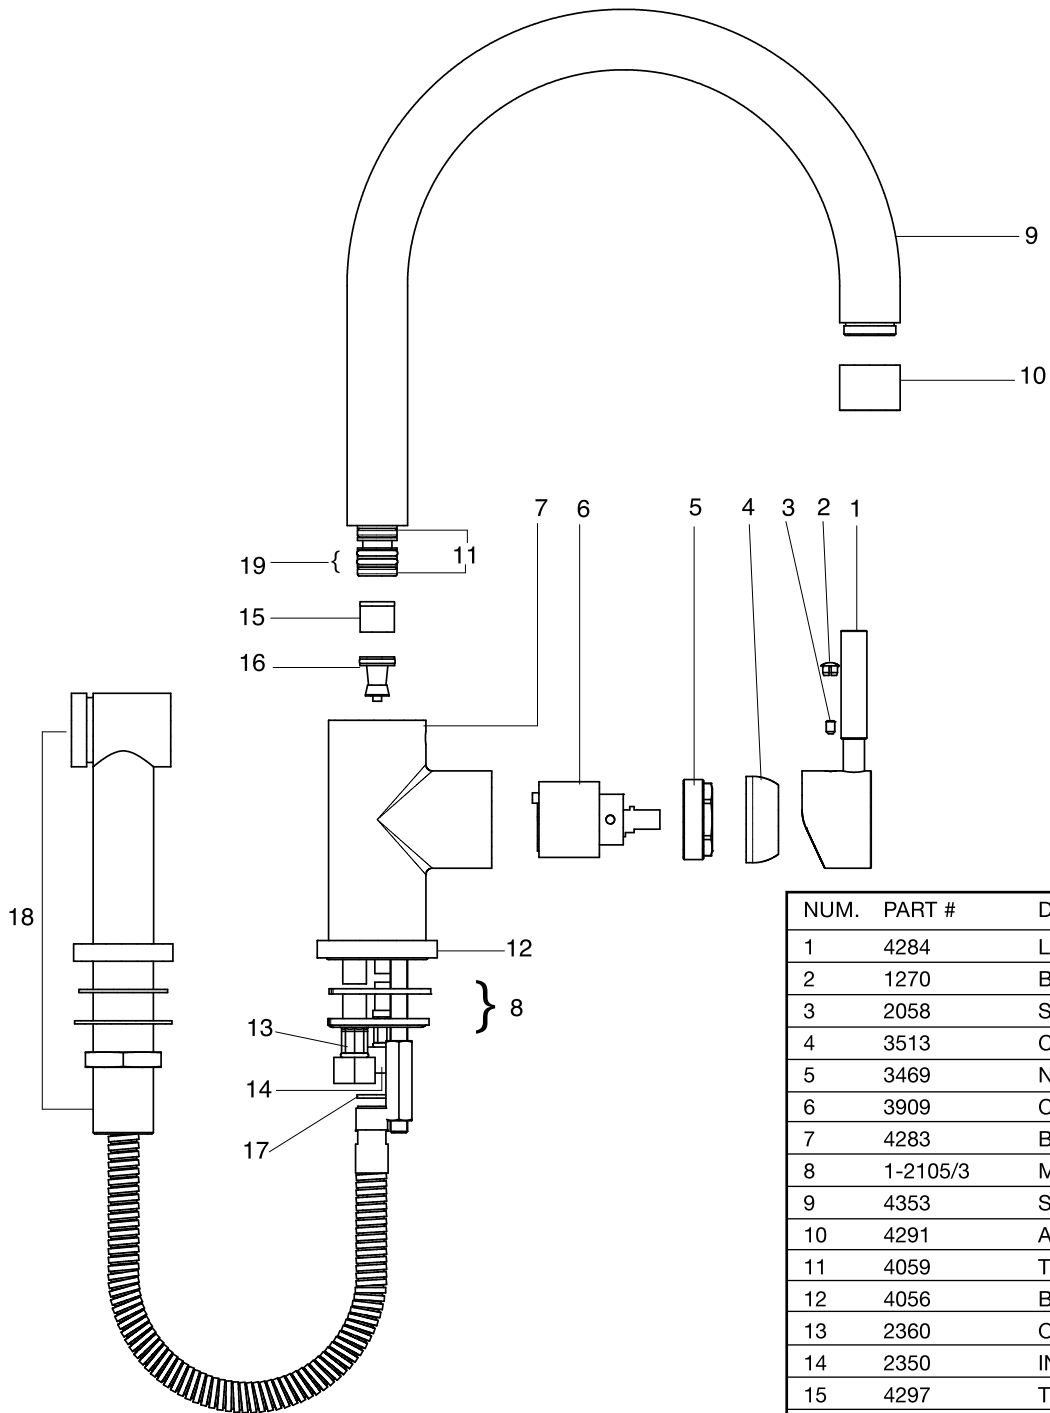

FEATURED MODEL

157-132-CR BLANCOMERIDIAN™ Single Lever with side spray in Polished Chrome

ADDITIONAL MODELS

157-132-ST Stainless (Satin Nickel)

FEATURES

- Solid brass body
- Ceramic disc cartridge
- Color coded hot & cold supply lines
- Reversible mounting hardware adapts to thick or thin mounting surfaces
- 2.2 G.P.M. flow rate
- Installation in a 1-3/8" hole, side spray in 1-3/8" hole

PRODUCT SPECIFICATION

Kitchen faucet to include single lever handle with solid brass body, ceramic disc cartridge and side spray. Faucet dimensions to be as follows: Reach: 9"; Spout Height: 7-3/16". Hot and cold supply lines to be color coded. Reversible mounting hardware to adapt to thick or thin mounting surfaces. Kitchen faucet to be BLANCOMERIDIAN™ Single Lever with side spray, Model 157-132-_____ in _____ finish.

- Polished Chrome 157-132-CR
- Stainless (Satin Nickel) 157-132-ST

MODEL 157-132

NOMINAL DIMENSIONS

MODEL	REACH	SPOUT HEIGHT	FAUCET HEIGHT
157-132	9	7-3/16	13-3/4

See next page for exploded parts drawing and parts list.

MODEL 157-132

NUM.	PART #	DESCRIPTION
1	4284	LEVER
2	1270	BUTTON
3	2058	SCREW
4	3513	CAP
5	3469	NUT
6	3909	CARTRIDGE
7	4283	BODY
8	1-2105/3	MOUNTING NUT ASSY
9	4353	SPOUT
10	4291	AERATOR
11	4059	TEFLON RING
12	4056	BASE
13	2360	OUTLET HOSE
14	2350	INLET HOSES
15	4297	TEFLON RING
16	4296	DIVERTER
17	13.7X10X1.5	FIBER WASHER
18	1-4355	SIDE SPRAY ASSY
19	01102621310	O'RING 2.62X13.1