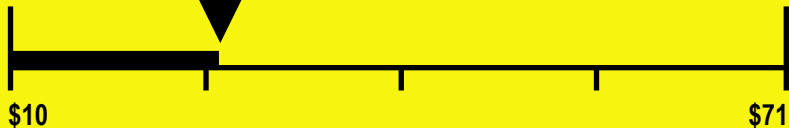

## Estimated Yearly Operating Cost (when used with an electric water heater)

**\$26**

Cost Range of Similar Models

**248** kWh

Estimated Yearly Electricity Use

**\$15**

Estimated Yearly Operating Cost  
(when used with a natural gas water heater)